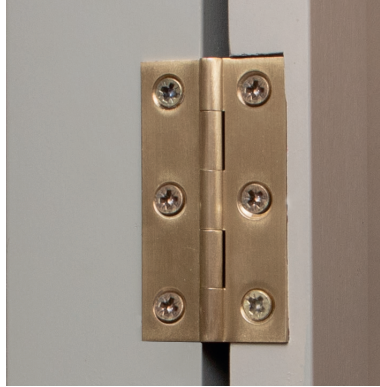

Select Hinges

Best in Class...

Our 'Select Hinges' are a high quality 63mm cabinet hinge at competitive prices. We offer these solid drawn brass hinges in a range of superior finishes to cater to contemporary, traditional, and any bespoke design.

NEW
Product

Aged Brass

Satin Brass

Polished Brass

Satin Chrome

Antique Brass

Satin Black

Polished Chrome

Satin Copper

Details Count...

Precision machining and superior hand finishing make the difference. 'Select Hinges' fit perfectly every time.

Complementary Finishes...

The 'Select Hinges' are designed to complement a wide variety of handles & cabinetry. Screws come as standard in most finishes.