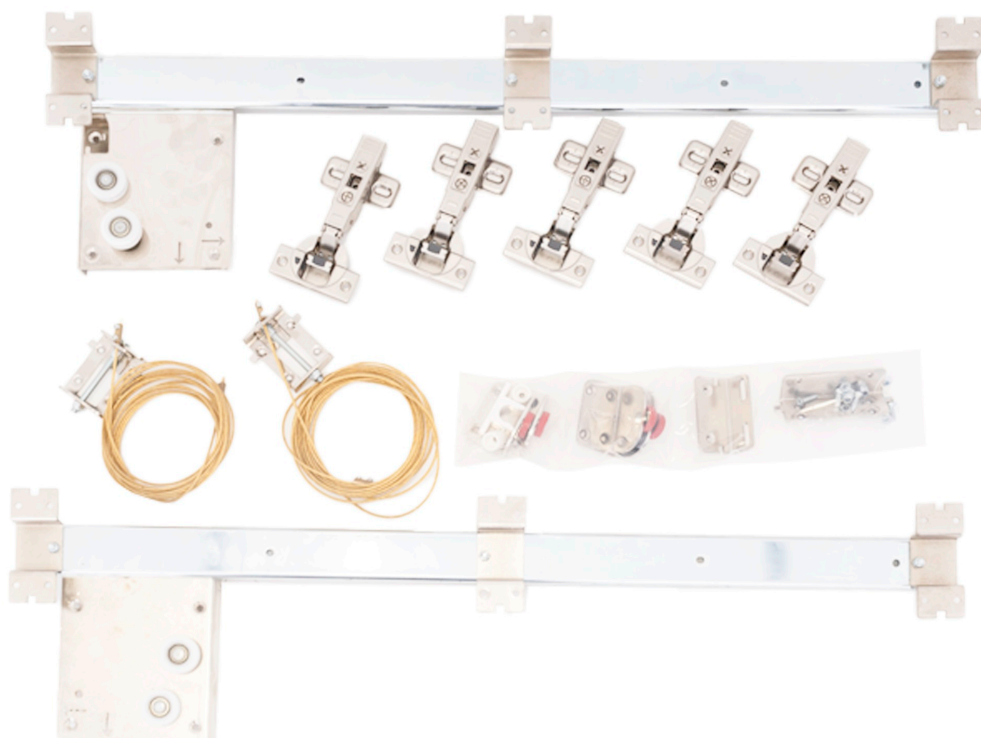

## Concealed Sliding Door System

The Slide&Hide is a convenient and effortless concealed sliding solution with a capacity of up to 60 kg and compatibility with doors that are 16-18 mm thick and maximum door width of 700mm.

Ideal for small spaces, the Slide&Hide boasts an ergonomic cover that slides to hide the mechanism, maximising access to the usable area.

Suitable for Doors up to 600mm Wide

Featuring High Quality Components

### Single Leaf Kit Contents:

- 1 x Top Guide
- 1 x Bottom Guide
- 2 x Sections of Cord
- 4 x Small Guides
- 5 x Blum Blumotion Softclose Inset Hinges

Description	Code
Single Leaf Door Fitting Kit	595-200