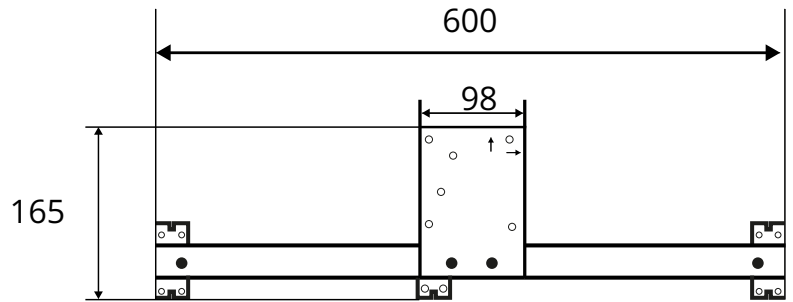

Slide&Hide

Concealed Sliding Door System

- **Maximum door panel weight:** 50kg
- **Maximum door thickness:** 16-18mm
- **Maximum Door length:** 2400mm