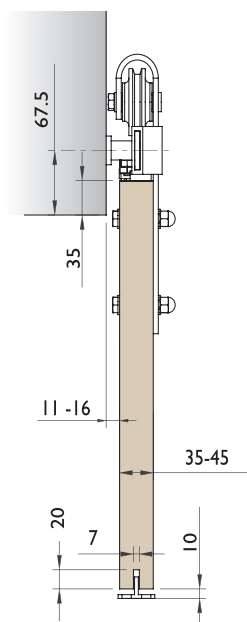

Barnstyle

Single Sliding Door System

Maximum Door Panel Weight of 100kg.

Featuring High Quality Components

For use on 35-45mm Thick Doors

Full Technical Support

Track Bar Size 6 x 40mm

Max Door Opening Width: 1000mm

Barnstyle Components

Description	Code
BarnStyle Sliding Door Kit 2 Metre (Includes: 2x Roller Brackets, 2x Roller Stops, 5x Track Bracket, Door Guide and 1x 2m Steel Track)	40-200
Barnstyle Softclose and Open	40-201

Maximum Door Panel Weight of 100kg.

Featuring High Quality Components

For use on 35-45mm Thick Doors

Full Technical Support

Track Bar Size 6 x 40mm

Max Door Opening Width: 1000mm

Barnstyle Stainless Steel Components