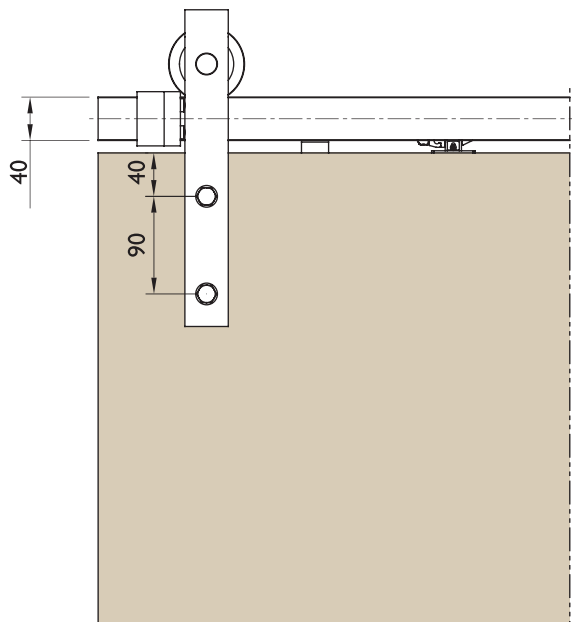

Barnstyle

Single Sliding Door System

Maximum Door Panel Weight of 100kg.

Featuring High Quality Components

For use on 35-45mm Thick Doors

Full Technical Support

Track Bar Size 6 x 40mm

Max Door Opening Width: 1000mm

Barnstyle Components

Description	Code
BarnStyle Sliding Door Kit 2 Metre (Includes: 2x Roller Brackets, 2x Roller Stops, 5x Track Bracket, Door Guide and 1x 2m Steel Track)	40-200
Barnstyle Softclose and Open	40-201

Maximum Door Panel Weight of 100kg.

Featuring High Quality Components

For use on 35-45mm Thick Doors

Full Technical Support

Track Bar Size 6 x 40mm

Max Door Opening Width: 1000mm

Barnstyle Stainless Steel Components