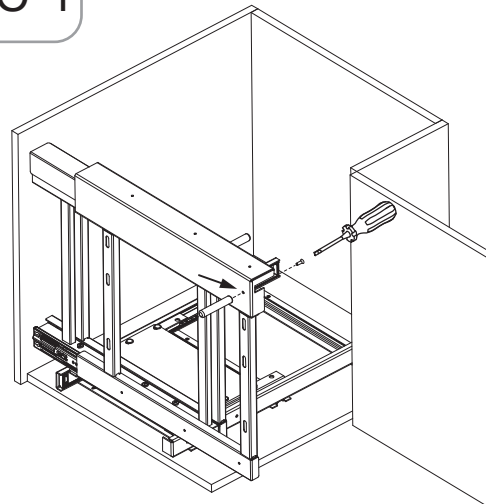

12x  
3.5x16

WIRE	WOODEN	UNIQUE SLIM	UNIQUE BOX	PREMIUM

B-1

4x  
M6x60

C-1

1x  
M5x15

D-1

E-1