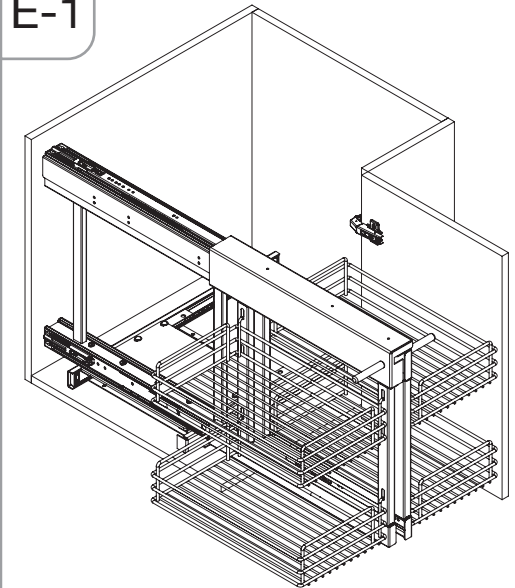

12x  
3.5x16

WIRE	WOODEN	UNIQUE SLIM	UNIQUE BOX	PREMIUM

B-1

4x  
M6x60

C-1

1x  
M5x15

D-1

E-1