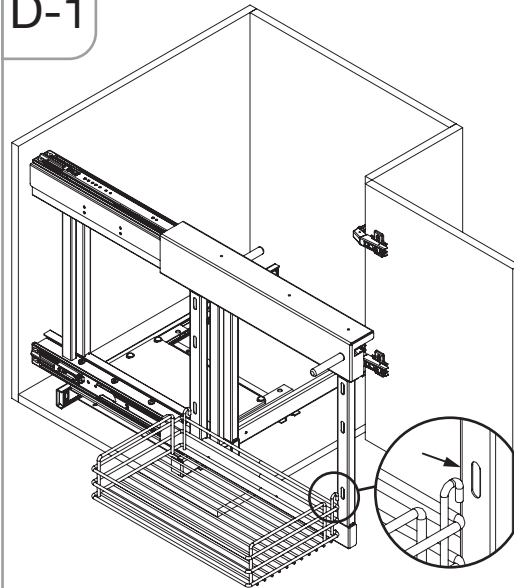

12x  
3.5x16

WIRE	WOODEN	UNIQUE SLIM	UNIQUE BOX	PREMIUM

B-1

4x  
M6x60

C-1

1x  
M5x15

D-1

E-1