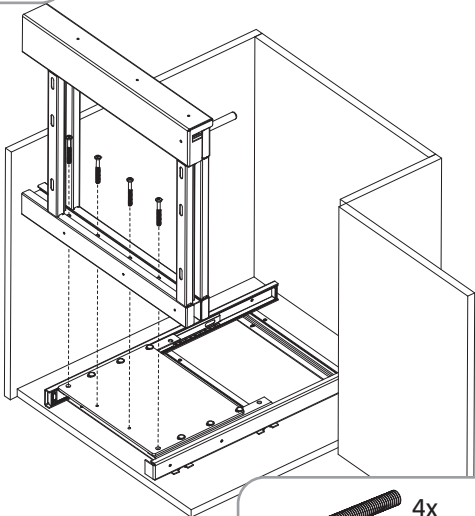

12x  
3.5x16

WIRE	WOODEN	UNIQUE SLIM	UNIQUE BOX	PREMIUM

B-1

4x  
M6x60

C-1

1x  
M5x15

D-1

E-1