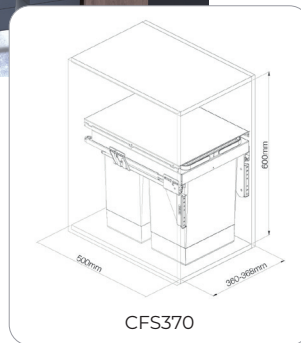

# PURE STORAGE PREMIUM EURO WASTE BIN

**BEST  
Seller**

KITCHEN PULL-OUT UNITS | PULL-OUT WASTE BINS

- For door front fixing cabinets.
- Designed to be withdrawn from the cabinet whilst the lid remains inside for use as a shelf.
- Installed height x depth: 545 x 528mm.
- Fitted with Grass Nova Pro 50kg soft close runners.
- Easy alignment, particularly for in-frame application with 3D adjustment of the door.
- 100,000 cycles tested.

CODE	DOOR WIDTH	SIZE (W X D X H)	CONFIGURATION
CFS369	300mm	260-268 x 505 x 600mm	35ltr
CFS370	400mm	360-368 x 505 x 650mm	32ltr + 32ltr
CFS371	450mm	410-418 x 505 x 600mm	35ltr + 35ltr
CFS372	500mm	460-468 x 505 x 600mm	35ltr + 35ltr
CFS373	600mm	560-568 x 505 x 600mm	35ltr + 35ltr + 8ltr + 8ltr
CFS378	600mm	560-568 x 505 x 600mm	45ltr + 45ltr

# ESSENCE STORAGE PULL OUT WASTE BIN FOR HINGED DOORS

- To suit hinged door cabinets.
- Soft close.
- 25kg weight capacity.
- Removable basket and lid.

CODE	SIZE (W X D X H)	CONFIGURATION
CFS374	356 x 480 x 348mm	15ltr + 15ltr
CFS375	356 x 480 x 483mm	20ltr + 20ltr
CFS376	356 x 480 x 583mm	26ltr + 26ltr

# ESSENCE STORAGE PREMIUM UNDER-SINK 10 LITRE WASTE BIN

- For use behind a hinged door front of an under-counter kitchen unit.
- Internal volume of 10 litres.
- It can be mounted on either right or left.
- The waste bin lid opens as the kitchen cabinet door is opened.
- Stainless steel body.
- This has an automatic lid, which leaves the lid in a raised position inside the unit as the door opens.