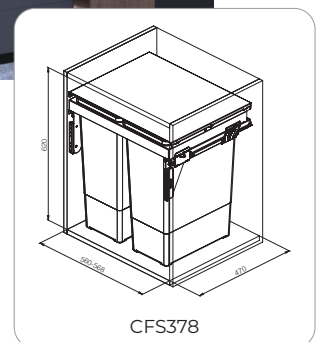

# PURE STORAGE PREMIUM EURO WASTE BIN

**BEST  
Seller**

KITCHEN PULL-OUT UNITS | PULL-OUT WASTE BINS

- For door front fixing cabinets.
- Designed to be withdrawn from the cabinet whilst the lid remains inside for use as a shelf.
- Installed height x depth: 545 x 528mm.
- Fitted with Grass Nova Pro 50kg soft close runners.
- Easy alignment, particularly for in-frame application with 3D adjustment of the door.
- 100,000 cycles tested.

CODE	DOOR WIDTH	SIZE (W X D X H)	CONFIGURATION
CFS369	300mm	260-268 x 505 x 600mm	35ltr
CFS370	400mm	360-368 x 505 x 650mm	32ltr + 32ltr
CFS371	450mm	410-418 x 505 x 600mm	35ltr + 35ltr
CFS372	500mm	460-468 x 505 x 600mm	35ltr + 35ltr
CFS373	600mm	560-568 x 505 x 600mm	35ltr + 35ltr + 8ltr + 8ltr
CFS378	600mm	560-568 x 505 x 600mm	45ltr + 45ltr

# ESSENCE STORAGE PULL OUT WASTE BIN FOR HINGED DOORS

- To suit hinged door cabinets.
- Soft close.
- 25kg weight capacity.
- Removable basket and lid.

CODE	SIZE (W X D X H)	CONFIGURATION
CFS374	356 x 480 x 348mm	15ltr + 15ltr
CFS375	356 x 480 x 483mm	20ltr + 20ltr
CFS376	356 x 480 x 583mm	26ltr + 26ltr

# ESSENCE STORAGE PREMIUM UNDER-SINK 10 LITRE WASTE BIN

- For use behind a hinged door front of an under-counter kitchen unit.
- Internal volume of 10 litres.
- It can be mounted on either right or left.
- The waste bin lid opens as the kitchen cabinet door is opened.
- Stainless steel body.
- This has an automatic lid, which leaves the lid in a raised position inside the unit as the door opens.