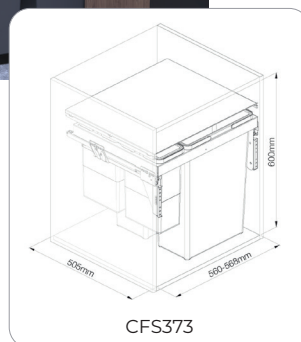

# PURE STORAGE PREMIUM EURO WASTE BIN

**BEST  
Seller**

KITCHEN PULL-OUT UNITS | PULL-OUT WASTE BINS

- For door front fixing cabinets.
- Designed to be withdrawn from the cabinet whilst the lid remains inside for use as a shelf.
- Installed height x depth: 545 x 528mm.
- Fitted with Grass Nova Pro 50kg soft close runners.
- Easy alignment, particularly for in-frame application with 3D adjustment of the door.
- 100,000 cycles tested.

CODE	DOOR WIDTH	SIZE (W X D X H)	CONFIGURATION
CFS369	300mm	260-268 x 505 x 600mm	35ltr
CFS370	400mm	360-368 x 505 x 650mm	32ltr + 32ltr
CFS371	450mm	410-418 x 505 x 600mm	35ltr + 35ltr
CFS372	500mm	460-468 x 505 x 600mm	35ltr + 35ltr
CFS373	600mm	560-568 x 505 x 600mm	35ltr + 35ltr + 8ltr + 8ltr
CFS378	600mm	560-568 x 505 x 600mm	45ltr + 45ltr

# ESSENCE STORAGE PULL OUT WASTE BIN FOR HINGED DOORS

- To suit hinged door cabinets.
- Soft close.
- 25kg weight capacity.
- Removable basket and lid.

CODE	SIZE (W X D X H)	CONFIGURATION
CFS374	356 x 480 x 348mm	15ltr + 15ltr
CFS375	356 x 480 x 483mm	20ltr + 20ltr
CFS376	356 x 480 x 583mm	26ltr + 26ltr

# ESSENCE STORAGE PREMIUM UNDER-SINK 10 LITRE WASTE BIN

- For use behind a hinged door front of an under-counter kitchen unit.
- Internal volume of 10 litres.
- It can be mounted on either right or left.
- The waste bin lid opens as the kitchen cabinet door is opened.
- Stainless steel body.
- This has an automatic lid, which leaves the lid in a raised position inside the unit as the door opens.