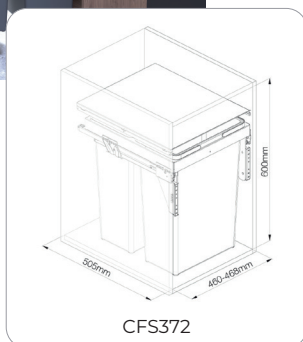

# PURE STORAGE PREMIUM EURO WASTE BIN

**BEST  
Seller**

KITCHEN PULL-OUT UNITS | PULL-OUT WASTE BINS

- For door front fixing cabinets.
- Designed to be withdrawn from the cabinet whilst the lid remains inside for use as a shelf.
- Installed height x depth: 545 x 528mm.
- Fitted with Grass Nova Pro 50kg soft close runners.
- Easy alignment, particularly for in-frame application with 3D adjustment of the door.
- 100,000 cycles tested.

CODE	DOOR WIDTH	SIZE (W X D X H)	CONFIGURATION
CFS369	300mm	260-268 x 505 x 600mm	35ltr
CFS370	400mm	360-368 x 505 x 650mm	32ltr + 32ltr
CFS371	450mm	410-418 x 505 x 600mm	35ltr + 35ltr
CFS372	500mm	460-468 x 505 x 600mm	35ltr + 35ltr
CFS373	600mm	560-568 x 505 x 600mm	35ltr + 35ltr + 8ltr + 8ltr
CFS378	600mm	560-568 x 505 x 600mm	45ltr + 45ltr

# ESSENCE STORAGE PULL OUT WASTE BIN FOR HINGED DOORS

- To suit hinged door cabinets.
- Soft close.
- 25kg weight capacity.
- Removable basket and lid.

CODE	SIZE (W X D X H)	CONFIGURATION
CFS374	356 x 480 x 348mm	15ltr + 15ltr
CFS375	356 x 480 x 483mm	20ltr + 20ltr
CFS376	356 x 480 x 583mm	26ltr + 26ltr

# ESSENCE STORAGE PREMIUM UNDER-SINK 10 LITRE WASTE BIN

- For use behind a hinged door front of an under-counter kitchen unit.
- Internal volume of 10 litres.
- It can be mounted on either right or left.
- The waste bin lid opens as the kitchen cabinet door is opened.
- Stainless steel body.
- This has an automatic lid, which leaves the lid in a raised position inside the unit as the door opens.