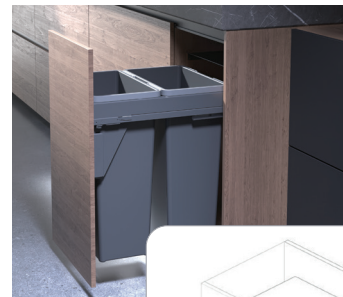

- For door front fixing cabinets.
- Designed to be withdrawn from the cabinet whilst the lid remains inside for use as a shelf.
- Installed height x depth: 545 x 528mm.
- Fitted with Grass Nova Pro 50kg soft close runners.
- Easy alignment, particularly for in-frame application with 3D adjustment of the door.
- 100,000 cycles tested.

CODE	DOOR WIDTH	SIZE (W X D X H)	CONFIGURATION
CFS369	300mm	260-268 x 505 x 600mm	35ltr
CFS370	400mm	360-368 x 505 x 650mm	32ltr + 32ltr
CFS371	450mm	410-418 x 505 x 600mm	35ltr + 35ltr
CFS372	500mm	460-468 x 505 x 600mm	35ltr + 35ltr
CFS373	600mm	560-568 x 505 x 600mm	35ltr + 35ltr + 8ltr + 8ltr
CFS378	600mm	560-568 x 505 x 600mm	45ltr + 45ltr

KITCHEN STORAGE