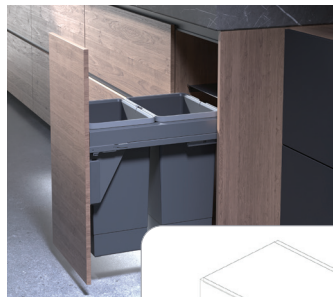

- For door front fixing cabinets.
- Designed to be withdrawn from the cabinet whilst the lid remains inside for use as a shelf.
- Installed height x depth: 545 x 528mm.
- Fitted with Grass Nova Pro 50kg soft close runners.
- Easy alignment, particularly for in-frame application with 3D adjustment of the door.
- 100,000 cycles tested.

CODE	DOOR WIDTH	SIZE (W X D X H)	CONFIGURATION
CFS369	300mm	260-268 x 505 x 600mm	35ltr
CFS370	400mm	360-368 x 505 x 650mm	32ltr + 32ltr
CFS371	450mm	410-418 x 505 x 600mm	35ltr + 35ltr
CFS372	500mm	460-468 x 505 x 600mm	35ltr + 35ltr
CFS373	600mm	560-568 x 505 x 600mm	35ltr + 35ltr + 8ltr + 8ltr
CFS378	600mm	560-568 x 505 x 600mm	45ltr + 45ltr

KITCHEN STORAGE