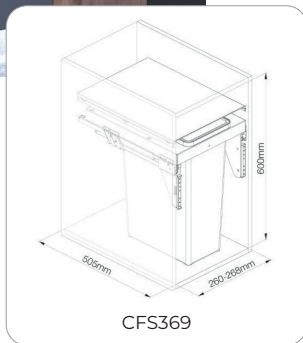

# PURE STORAGE PREMIUM EURO WASTE BIN

**BEST  
Seller**

KITCHEN PULL-OUT UNITS | PULL-OUT WASTE BINS

- For door front fixing cabinets.
- Designed to be withdrawn from the cabinet whilst the lid remains inside for use as a shelf.
- Installed height x depth: 545 x 528mm.
- Fitted with Grass Nova Pro 50kg soft close runners.
- Easy alignment, particularly for in-frame application with 3D adjustment of the door.
- 100,000 cycles tested.

CODE	DOOR WIDTH	SIZE (W X D X H)	CONFIGURATION
CFS369	300mm	260-268 x 505 x 600mm	35ltr
CFS370	400mm	360-368 x 505 x 650mm	32ltr + 32ltr
CFS371	450mm	410-418 x 505 x 600mm	35ltr + 35ltr
CFS372	500mm	460-468 x 505 x 600mm	35ltr + 35ltr
CFS373	600mm	560-568 x 505 x 600mm	35ltr + 35ltr + 8ltr + 8ltr
CFS378	600mm	560-568 x 505 x 600mm	45ltr + 45ltr

# ESSENCE STORAGE PULL OUT WASTE BIN FOR HINGED DOORS

- To suit hinged door cabinets.
- Soft close.
- 25kg weight capacity.
- Removable basket and lid.

CODE	SIZE (W X D X H)	CONFIGURATION
CFS374	356 x 480 x 348mm	15ltr + 15ltr
CFS375	356 x 480 x 483mm	20ltr + 20ltr
CFS376	356 x 480 x 583mm	26ltr + 26ltr

# ESSENCE STORAGE PREMIUM UNDER-SINK 10 LITRE WASTE BIN

- For use behind a hinged door front of an under-counter kitchen unit.
- Internal volume of 10 litres.
- It can be mounted on either right or left.
- The waste bin lid opens as the kitchen cabinet door is opened.
- Stainless steel body.
- This has an automatic lid, which leaves the lid in a raised position inside the unit as the door opens.