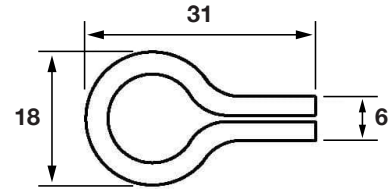

Banjo & Spoon Shelf Studs

Banjo Shelf Stud

Banjo Shelf Stud Specifications

- **Material:** Steel
- **Finishes:** Electro Brass, Nickel Plate & Florentine Bronze
- **Pack Size:** 250

Code	Finish
CFO457	Electro Brass
CFO458	Nickel Plate
CFO459	Florentine Bronze

Shelf Stud Sockets for Banjo Studs

Shelf Stud Sockets Specifications

- **Material:** Steel
- **Finishes:** Electro Brass, Nickel Plate & Florentine Bronze
- **Pack Size:** 1,000

Code	Finish
CFO460	Electro Brass
CFO461	Nickel Plate
CFO462	Florentine Bronze

Spoon Shelf Stud

Spoon Shelf Stud Specifications

- **Material:** Steel
- **Finishes:** Electro Brass & Nickel Plate
- **Pack Size:** 250

Code	Finish
CFO308	Electro Brass
CFO309	Nickel Plate

Shelf Stud Sockets for Spoon Studs

Shelf Stud Sockets Specifications

- **Material:** Steel
- **Finishes:** Electro Brass & Nickel Plate
- **Pack Size:** 1,000

Code	Finish
CFO310	Electro Brass
CFO311	Nickel Plate