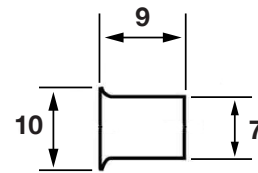

Banjo & Spoon Shelf Studs

Banjo Shelf Stud

Banjo Shelf Stud Specifications

- **Material:** Steel
- **Finishes:** Electro Brass, Nickel Plate & Florentine Bronze
- **Pack Size:** 250

Code	Finish
CFO457	Electro Brass
CFO458	Nickel Plate
CFO459	Florentine Bronze

Shelf Stud Sockets for Banjo Studs

Shelf Stud Sockets Specifications

- **Material:** Steel
- **Finishes:** Electro Brass, Nickel Plate & Florentine Bronze
- **Pack Size:** 1,000

Code	Finish
CFO460	Electro Brass
CFO461	Nickel Plate
CFO462	Florentine Bronze

Spoon Shelf Stud

Spoon Shelf Stud Specifications

- **Material:** Steel
- **Finishes:** Electro Brass & Nickel Plate
- **Pack Size:** 250

Code	Finish
CFO308	Electro Brass
CFO309	Nickel Plate

Shelf Stud Sockets for Spoon Studs