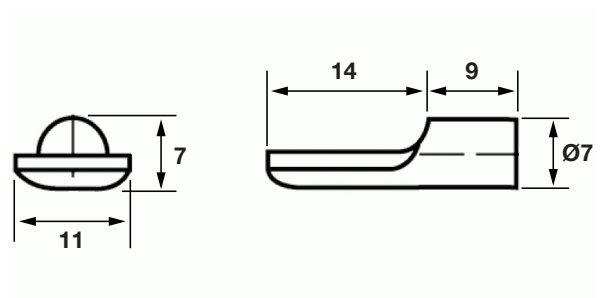

Banjo & Spoon Shelf Studs

Banjo Shelf Stud

Banjo Shelf Stud Specifications

- **Material:** Steel
- **Finishes:** Electro Brass, Nickel Plate & Florentine Bronze
- **Pack Size:** 250

Code	Finish
CFO457	Electro Brass
CFO458	Nickel Plate
CFO459	Florentine Bronze

Shelf Stud Sockets for Banjo Studs

Shelf Stud Sockets Specifications

- **Material:** Steel
- **Finishes:** Electro Brass, Nickel Plate & Florentine Bronze
- **Pack Size:** 1,000

Code	Finish
CFO460	Electro Brass
CFO461	Nickel Plate
CFO462	Florentine Bronze

Spoon Shelf Stud

Spoon Shelf Stud Specifications

- **Material:** Steel
- **Finishes:** Electro Brass & Nickel Plate
- **Pack Size:** 250

Code	Finish
CFO308	Electro Brass
CFO309	Nickel Plate

Shelf Stud Sockets for Spoon Studs