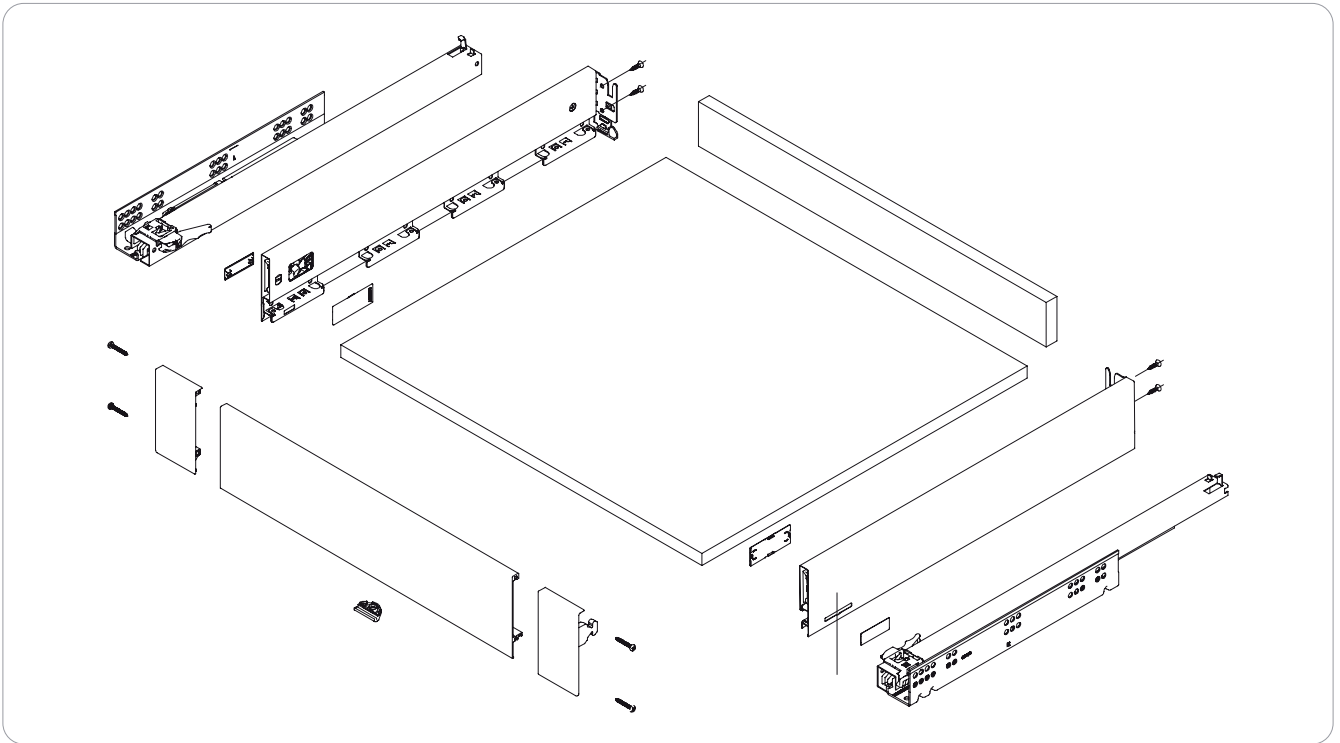

FLOWBOX INTERNAL DRAWER - 106MM HEIGHT

Slide Mounting Dimensions

Wooden Back Panel Application

1. Wooden Drawer Bottom

2. Wooden Back Panel

Slide Screw Location (In-Box)