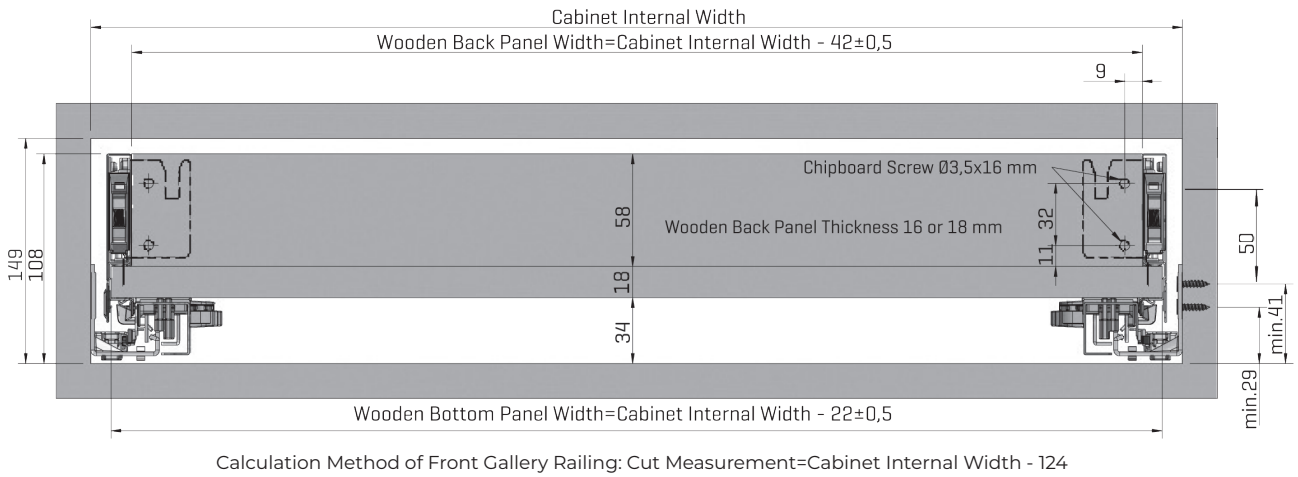

FLOWBOX INTERNAL DRAWER - 106MM HEIGHT

Slide Mounting Dimensions

Wooden Back Panel Application

1. Wooden Drawer Bottom

2. Wooden Back Panel

Slide Screw Location (In-Box)