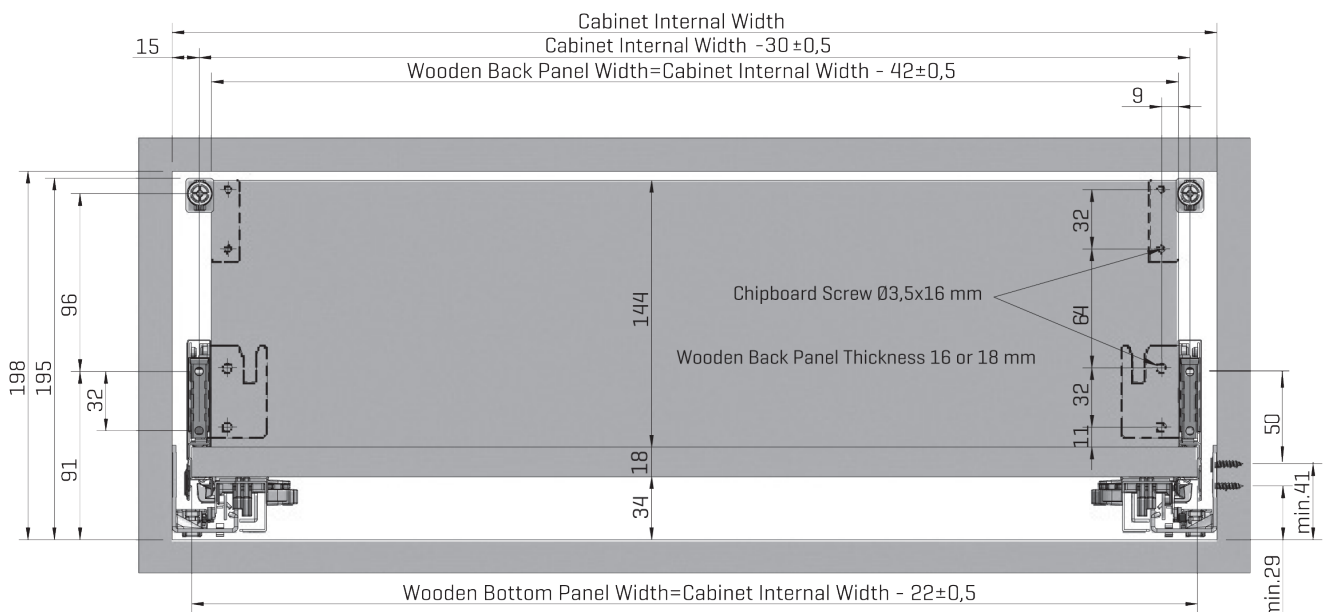

PURE FLOWBOX WITH GALLERY RAILING - 106MM HEIGHT

Slide Mounting Dimensions

Wooden Back Panel Application

1. Wooden Drawer Bottom

2. Wooden Back Panel

Slide Screw Location (In-Box)