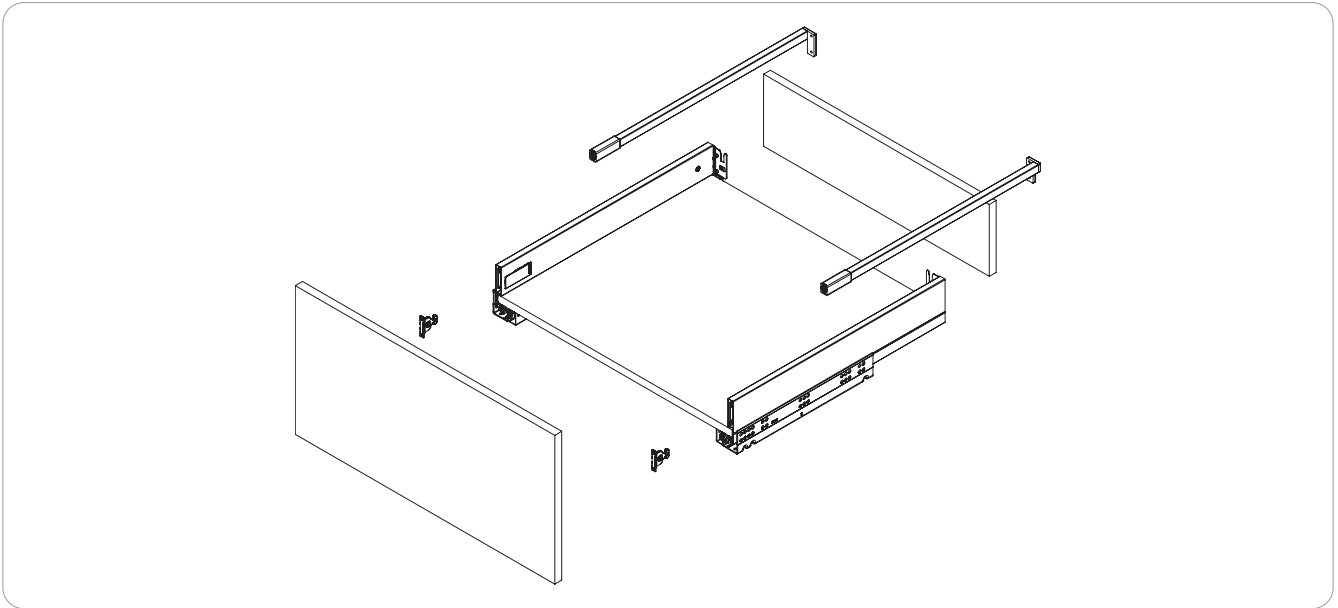

PURE FLOWBOX WITH GALLERY RAILING - 106MM HEIGHT

Slide Mounting Dimensions

Wooden Back Panel Application

1. Wooden Drawer Bottom

2. Wooden Back Panel

Slide Screw Location (In-Box)