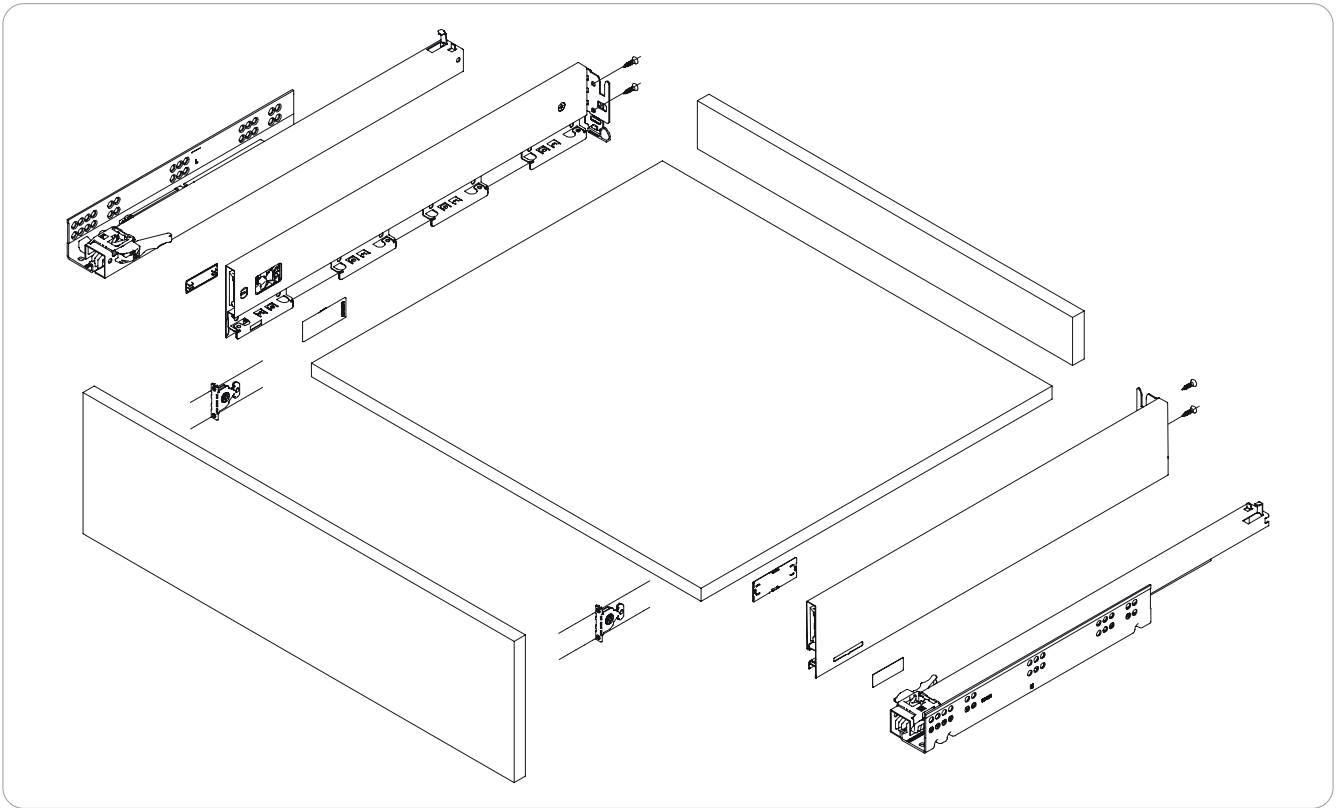

# PURE FLOWBOX - 138MM HEIGHT

## Slide Mounting Dimensions

## Slide Screw Location (In-Box)