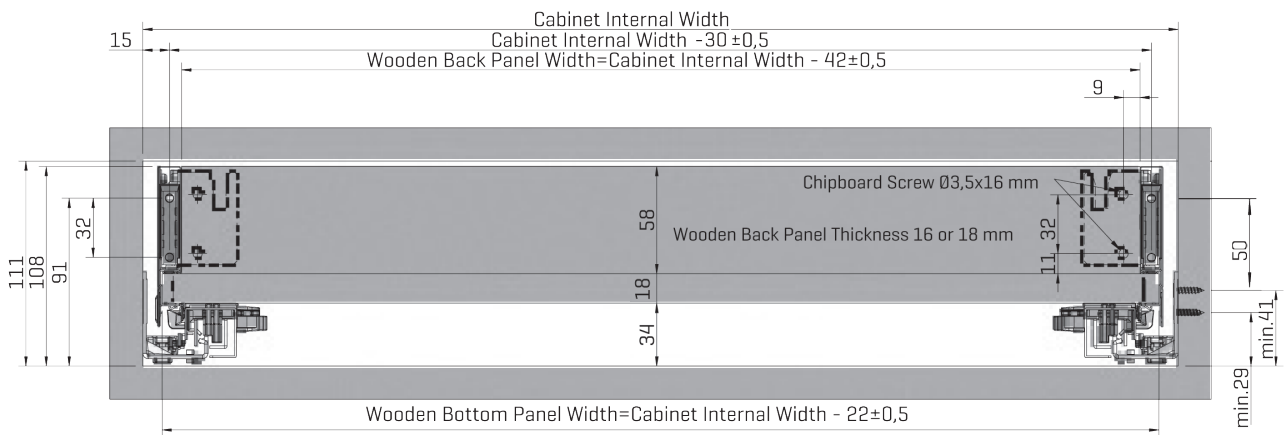

# PURE FLOWBOX - 138MM HEIGHT

## Slide Mounting Dimensions

## Slide Screw Location (In-Box)