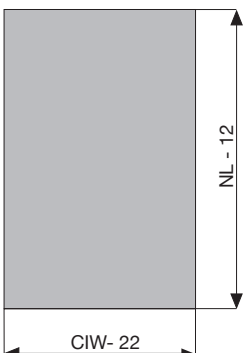

Wooden Back Panel Application

1. Wooden Drawer Bottom