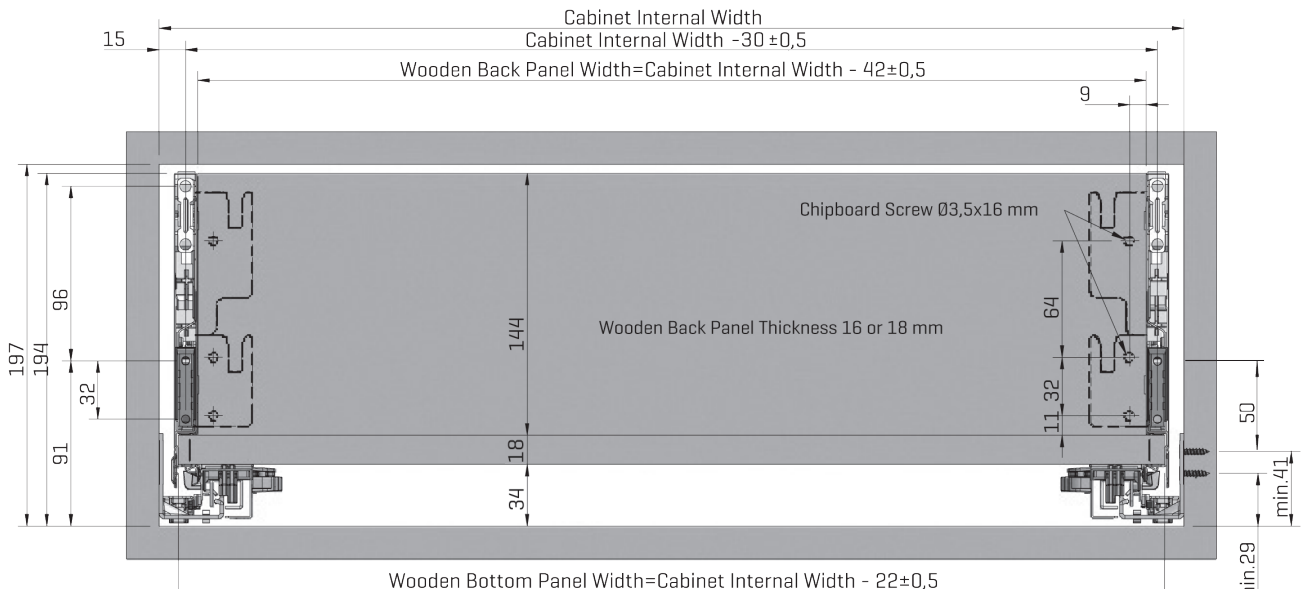

# PURE FLOWBOX - 192MM HEIGHT

## Slide Mounting Dimensions

## Slide Screw Location (In-Box)