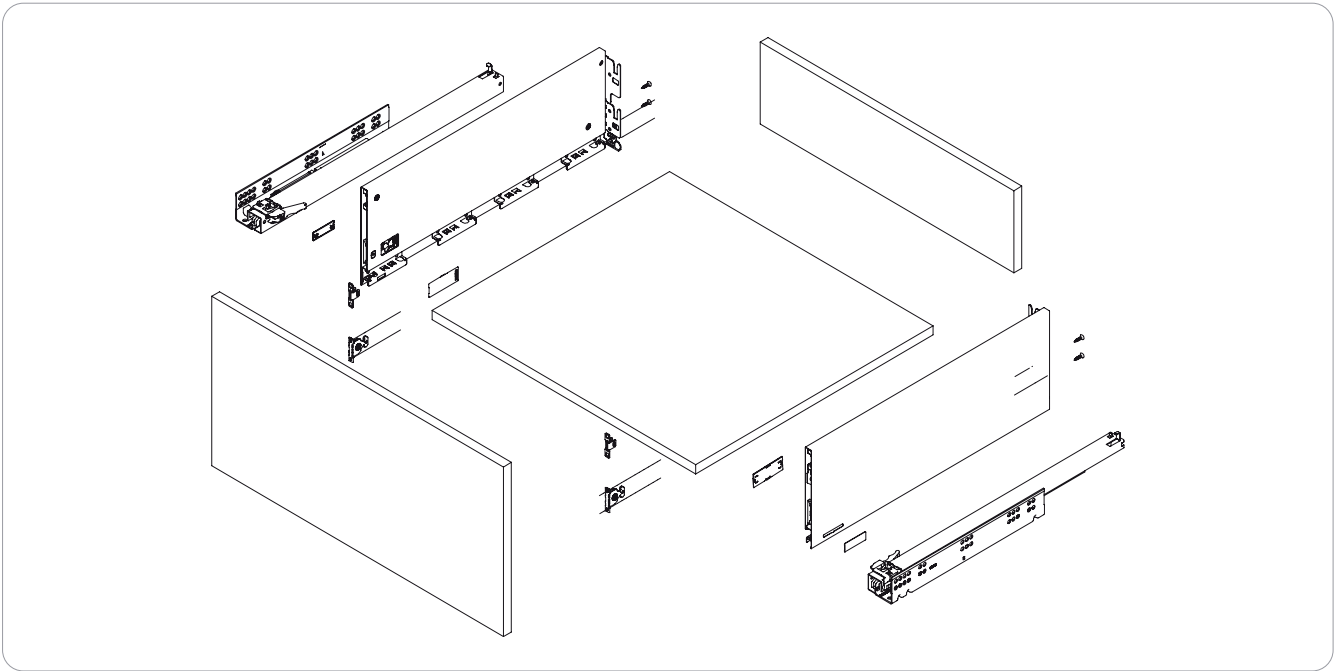

# PURE FLOWBOX - 192MM HEIGHT

## Slide Mounting Dimensions

## Slide Screw Location (In-Box)