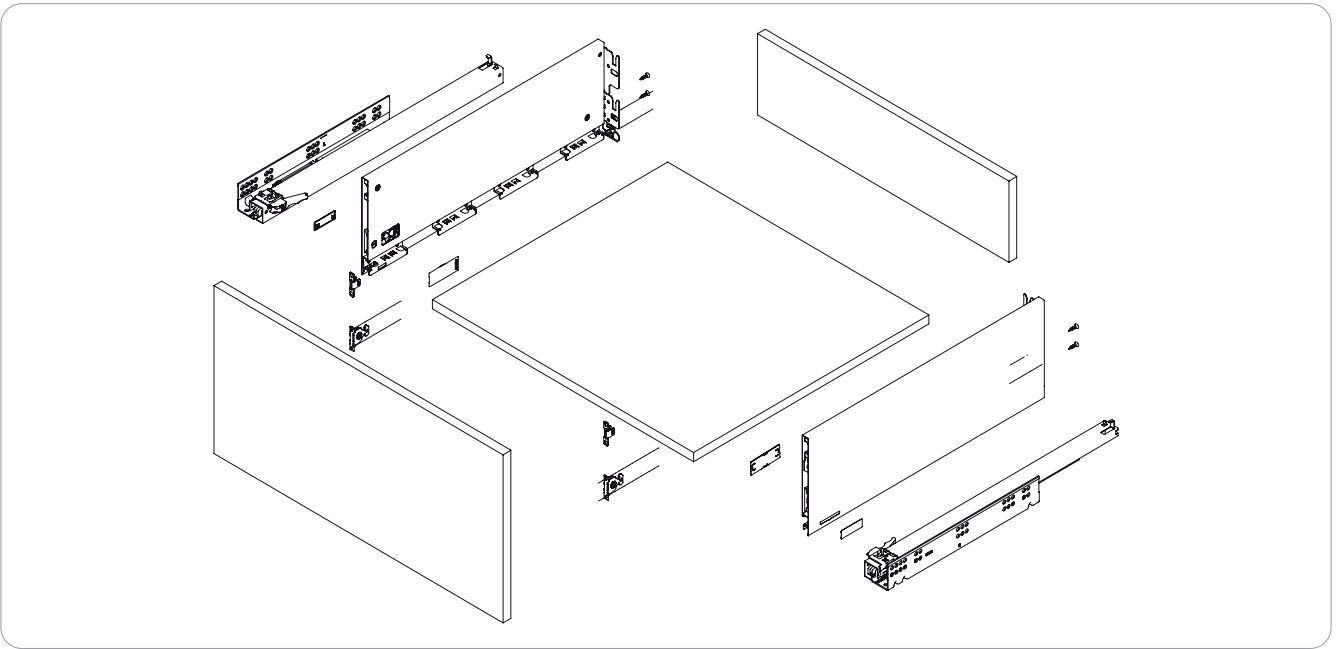

PURE FLOWBOX - 256MM HEIGHT

Slide Mounting Dimensions

Wooden Back Panel Application

1. Wooden Drawer Bottom

2. Wooden Back Panel

Slide Screw Location (In-Box)