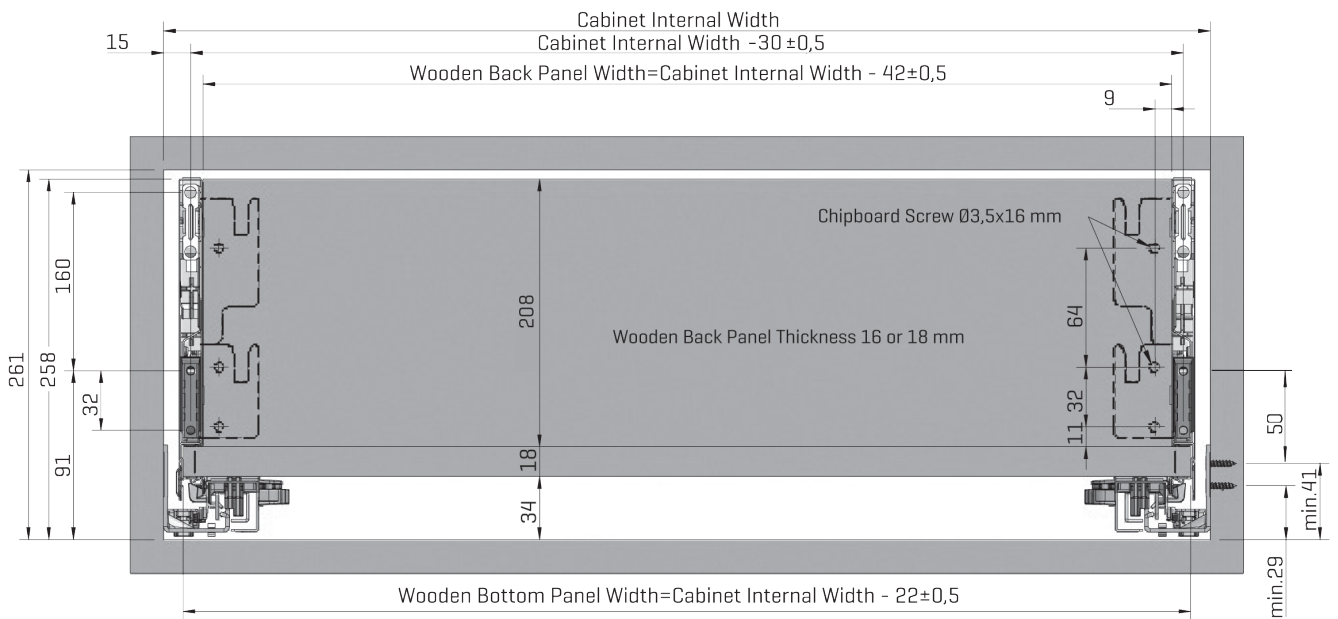

PURE FLOWBOX - 256MM HEIGHT

Slide Mounting Dimensions

Wooden Back Panel Application

1. Wooden Drawer Bottom

2. Wooden Back Panel

Slide Screw Location (In-Box)