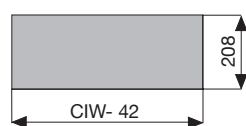

PURE FLOWBOX - 256MM HEIGHT

Slide Mounting Dimensions

Wooden Back Panel Application

1. Wooden Drawer Bottom

2. Wooden Back Panel

Slide Screw Location (In-Box)