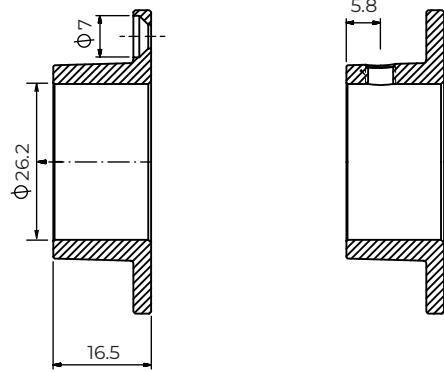

25mm

CFN471