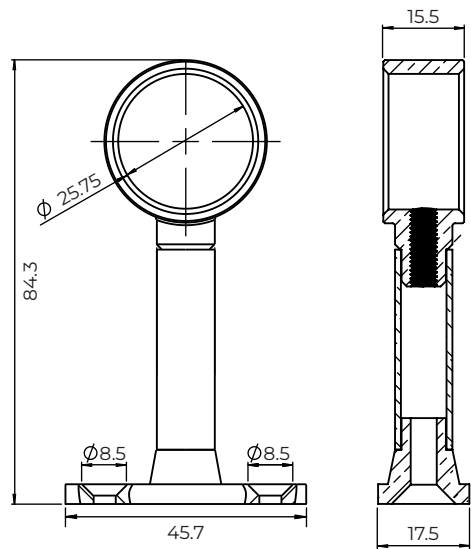

CFN458

SELECT

WARDROBE FITTINGS

Polished Chrome

* Comes with colour matched screws

SELECT

WARDROBE FITTINGS

End Socket

25mm

CFN455

Centre Bracket

25mm

CFN467

End Bracket

25mm

CFN461

SELECT

WARDROBE FITTINGS

Finish any Select wardrobe fitting with our exclusive range of colour matched Pure wardrobe rail.

Featuring a 25mm round profile delivers a modern look with dependable strength for everyday use.