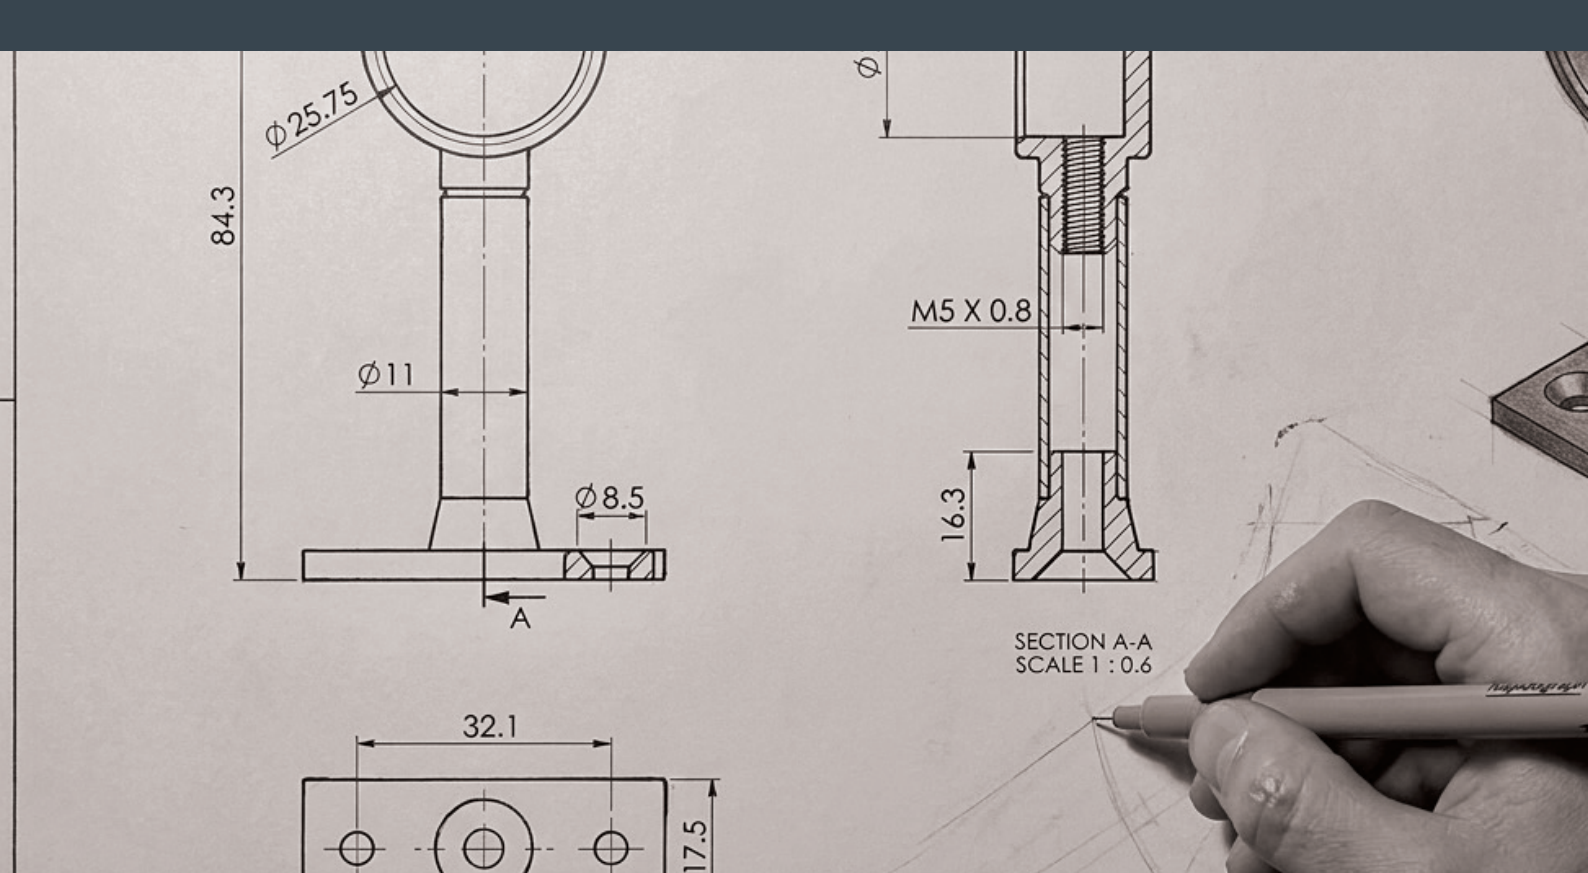

SELECT

WARDROBE FITTINGS

Finish any Select wardrobe fitting with our exclusive range of colour matched Pure wardrobe rail.

Featuring a 25mm round profile delivers a modern look with dependable strength for everyday use.