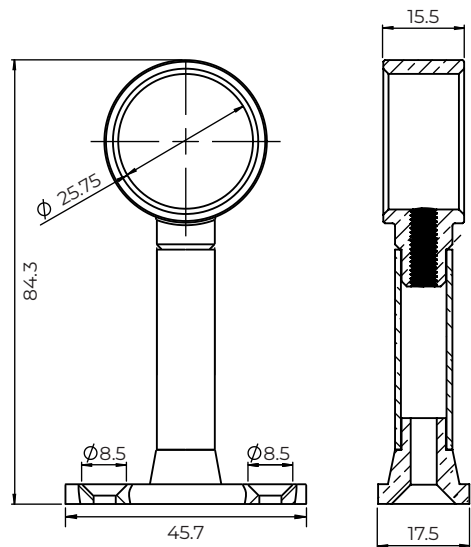

25mm

CFN475

SELECT

WARDROBE FITTINGS

Polished Brass

* Comes with colour matched screws

SELECT

WARDROBE FITTINGS

End Socket

25mm

CFN452

Centre Bracket

25mm

CFN464

End Bracket

25mm