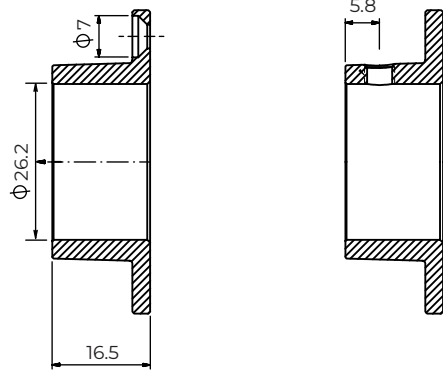

SELECT

WARDROBE FITTINGS

End Socket

25mm

CFN470

Centre Bracket

25mm

CFN472