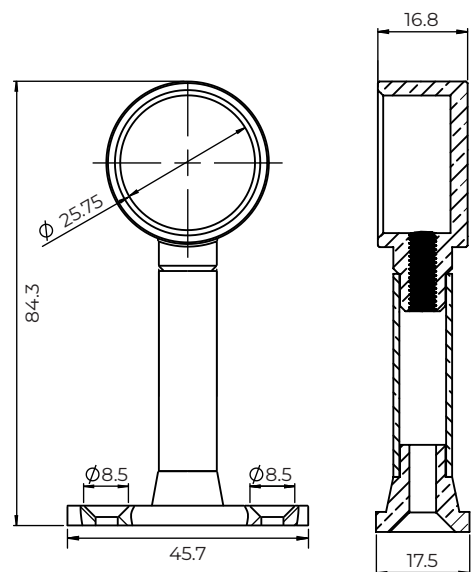

25mm

CFN475