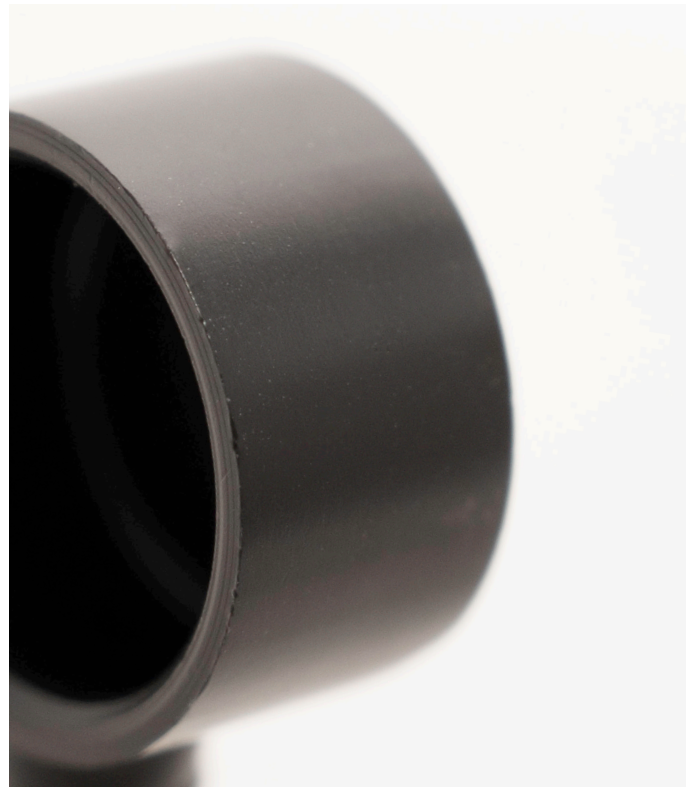

SELECT

WARDROBE FITTINGS

End Socket

25mm

CFN470

Centre Bracket

25mm

CFN472

End Bracket

25mm

CFN474

SELECT

WARDROBE FITTINGS

Black

* Comes with colour matched screws

SELECT

WARDROBE FITTINGS

End Socket

25mm

CFN471

Centre Bracket

25mm

CFN473

End Bracket