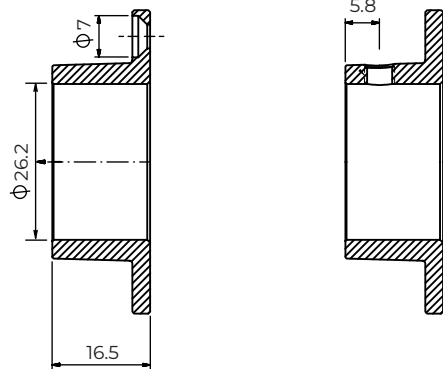

25mm

CFN455