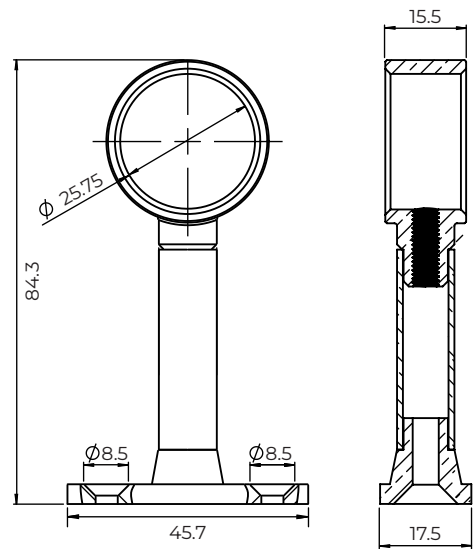

End Bracket

25mm

CFN474

SELECT

WARDROBE FITTINGS

Black

* Comes with colour matched screws

SELECT

WARDROBE FITTINGS

End Socket

25mm

CFN471

Centre Bracket

25mm

CFN473

End Bracket

25mm

CFN475

SELECT

WARDROBE FITTINGS

Polished Brass

* Comes with colour matched screws

SELECT

WARDROBE FITTINGS