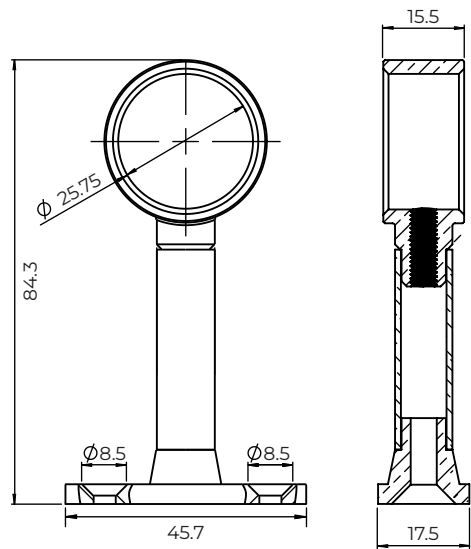

SELECT

WARDROBE FITTINGS

End Socket

25mm

CFN470

Centre Bracket

25mm

CFN472

End Bracket

25mm

CFN474

SELECT

WARDROBE FITTINGS

Black

* Comes with colour matched screws

SELECT