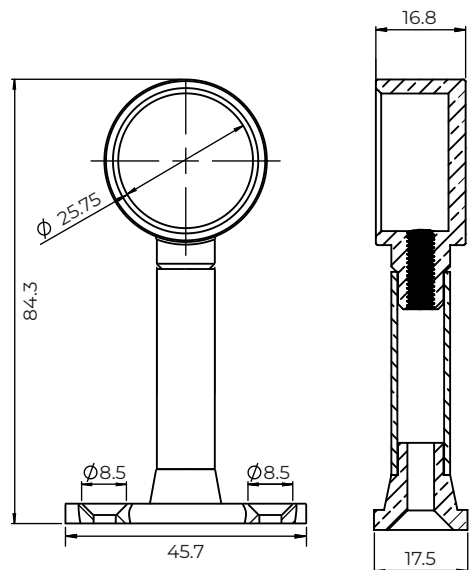

25mm

CFN458