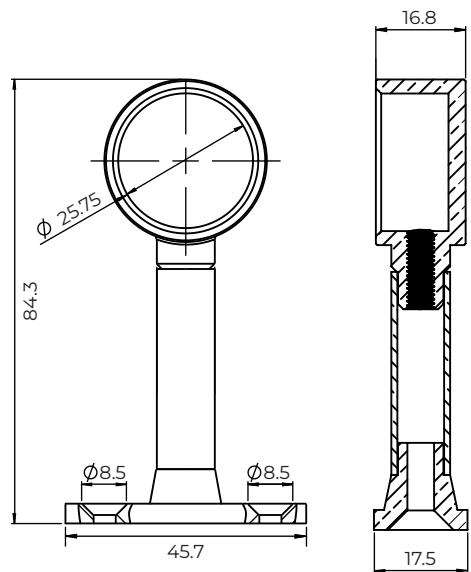

25mm

CFN455

Centre Bracket

25mm

CFN467

End Bracket

25mm

CFN461

SELECT

WARDROBE FITTINGS

Finish any Select wardrobe fitting with our exclusive range of colour matched Pure wardrobe rail.

Featuring a 25mm round profile delivers a modern look with dependable strength for everyday use.