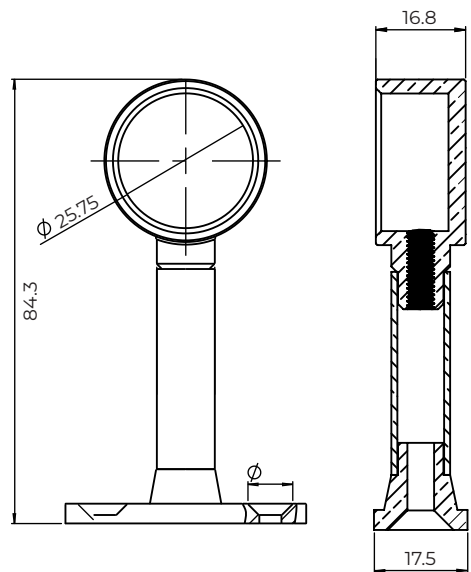

SELECT

WARDROBE FITTINGS

End Socket

25mm

CFN470

Centre Bracket

25mm

CFN472

End Bracket

25mm

CFN474

SELECT

WARDROBE FITTINGS

Black

* Comes with colour matched screws

SELECT