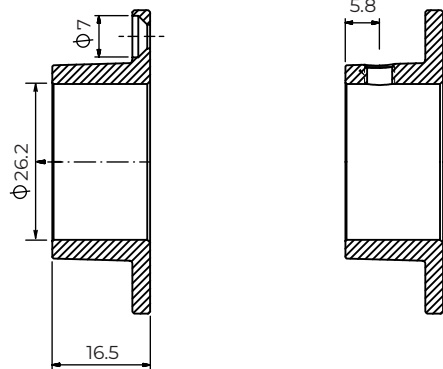

25mm

CFN452