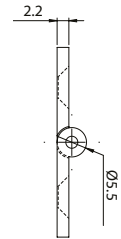

# SELECT

CABINET HINGES

51mm SELECT Cabinet Hinge

51mm

CFE603X

63.5mm SELECT Cabinet Hinge

63.5mm

CFE603