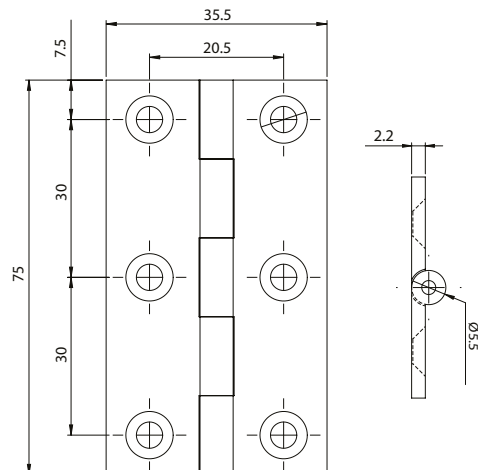

SELECT

CABINET HINGES

51mm

CFE608X

63.5mm

CFE608

75mm

CFE608Y