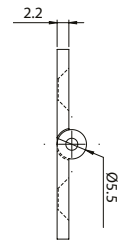

# SELECT

CABINET HINGES

51mm SELECT Cabinet Hinge

51mm  
CFE601X

63.5mm SELECT Cabinet Hinge

63.5mm  
CFE601

75mm SELECT Cabinet Hinge

75mm  
CFE601Y