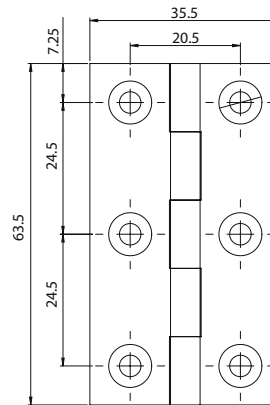

# SELECT

CABINET HINGES

51mm SELECT Cabinet Hinge

51mm

CFE654X

63.5mm SELECT Cabinet Hinge

63.5mm

CFE654