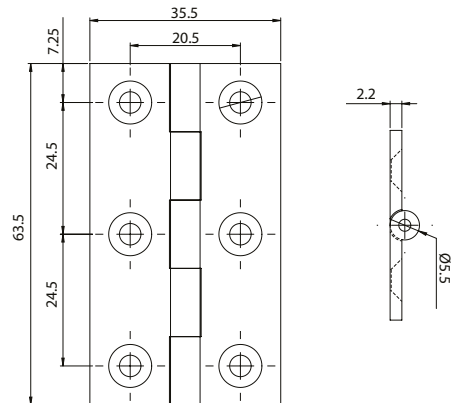

# SELECT

CABINET HINGES

51mm SELECT Cabinet Hinge

51mm

CFE608X

63.5mm SELECT Cabinet Hinge

63.5mm

CFE608