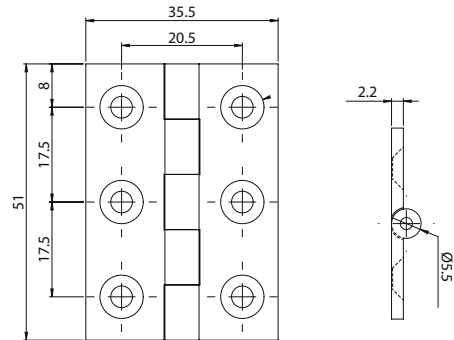

# SELECT

CABINET HINGES

51mm SELECT Cabinet Hinge

51mm

CFE604X

63.5mm SELECT Cabinet Hinge

63.5mm

CFE604