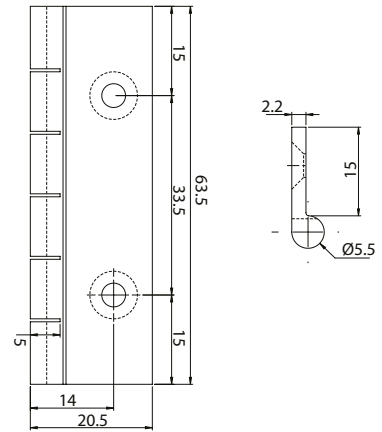

# SELECT

CABINET HINGES

63.5mm SELECT Dummy Hinge

63.5mm

CFE611D

75mm SELECT Dummy Hinge

75mm

CFE611YD