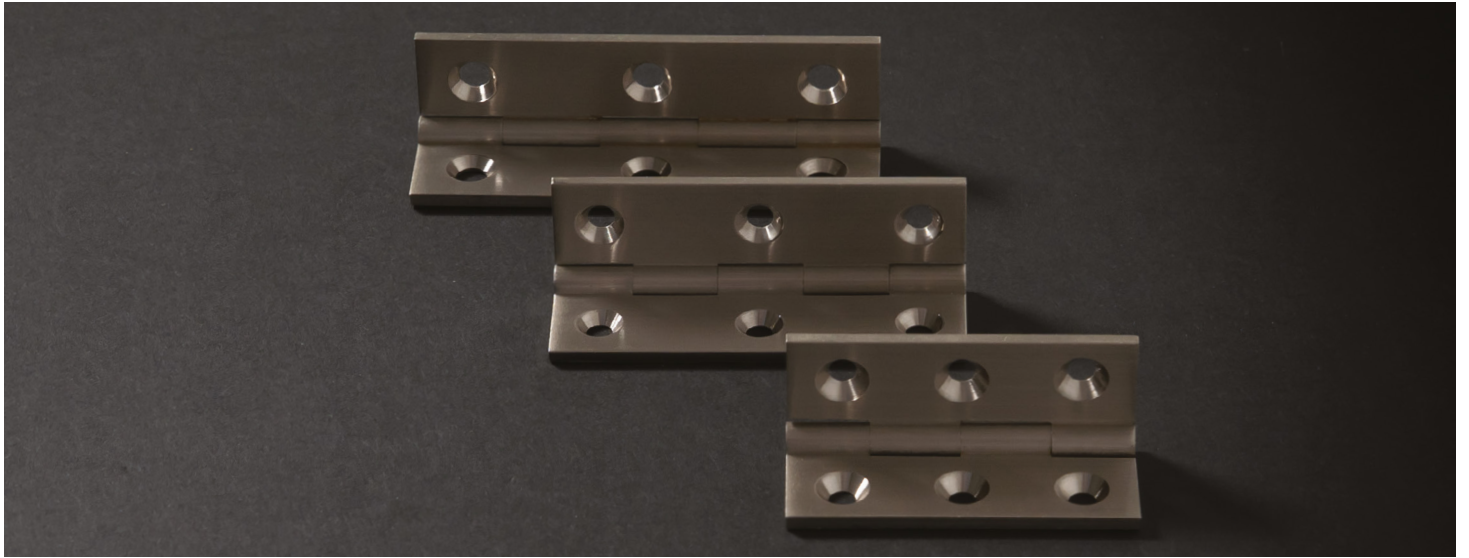

SELECT

CABINET HINGES

Satin Nickel

Supplied with colour matched screws