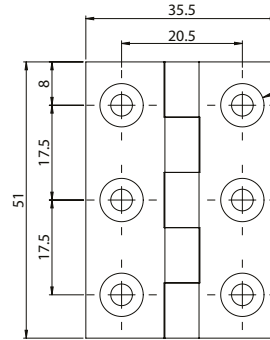

# SELECT

CABINET HINGES

51mm SELECT Cabinet Hinge

51mm  
CFE601X

63.5mm SELECT Cabinet Hinge

63.5mm  
CFE601

75mm SELECT Cabinet Hinge

75mm  
CFE601Y