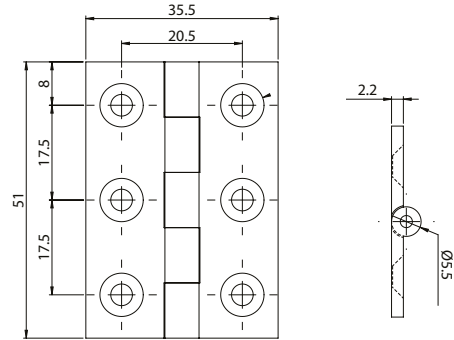

# SELECT

CABINET HINGES

51mm SELECT Cabinet Hinge

51mm

CFE652X

63.5mm SELECT Cabinet Hinge

63.5mm

CFE652