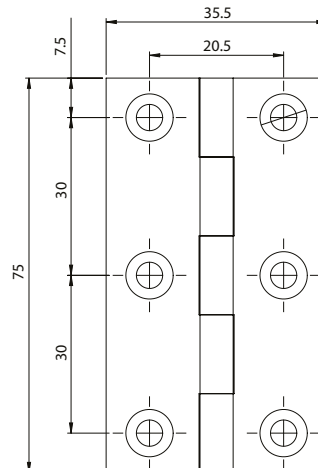

# SELECT

CABINET HINGES

51mm SELECT Cabinet Hinge

51mm  
CFE601X

63.5mm SELECT Cabinet Hinge

63.5mm  
CFE601

75mm SELECT Cabinet Hinge

75mm  
CFE601Y