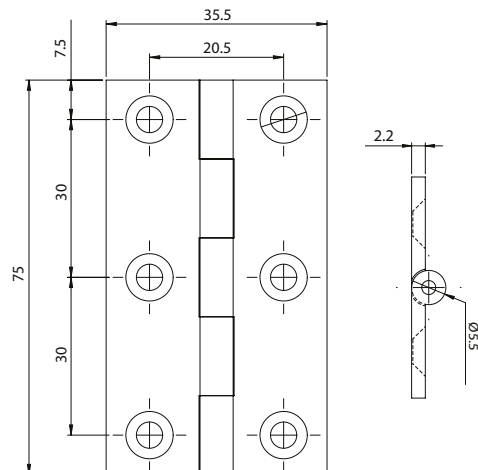

# SELECT

CABINET HINGES

51mm SELECT Cabinet Hinge

51mm  
CFE611X

63.5mm SELECT Cabinet Hinge

63.5mm  
CFE611

75mm SELECT Cabinet Hinge

75mm  
CFE611Y