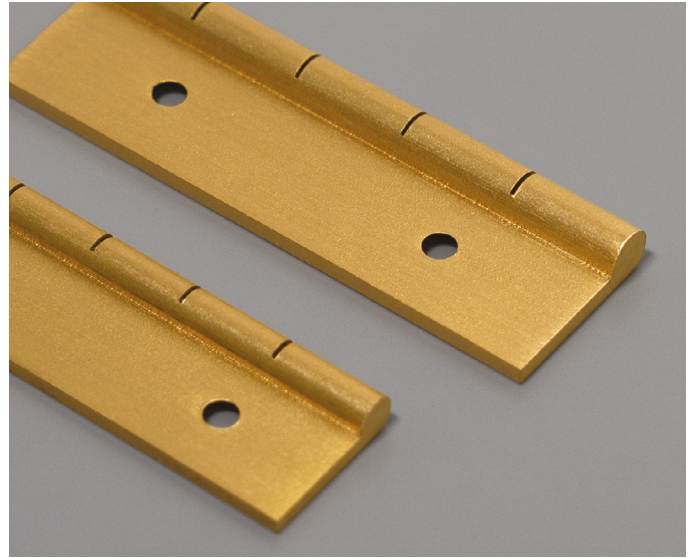

SELECT

DUMMY HINGES

Satin Brass

Supplied with colour matched screws