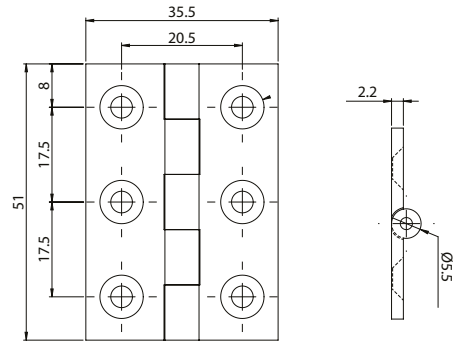

# SELECT

CABINET HINGES

51mm SELECT Cabinet Hinge

51mm

CFE608X

63.5mm SELECT Cabinet Hinge

63.5mm

CFE608