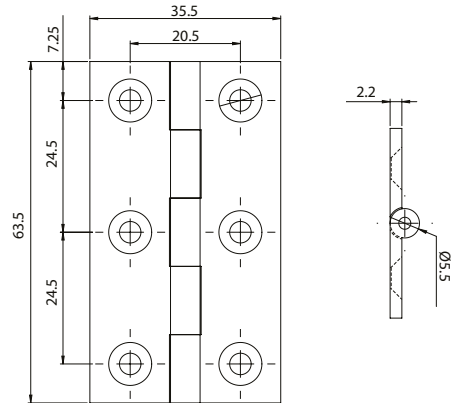

# SELECT

CABINET HINGES

51mm SELECT Cabinet Hinge

51mm  
CFE605X

63.5mm SELECT Cabinet Hinge

63.5mm  
CFE605

75mm SELECT Cabinet Hinge

75mm  
CFE605Y