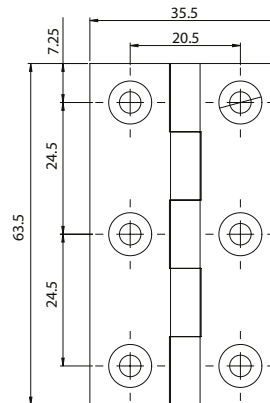

# SELECT

CABINET HINGES

51mm SELECT Cabinet Hinge

51mm  
CFE601X

63.5mm SELECT Cabinet Hinge

63.5mm  
CFE601

75mm SELECT Cabinet Hinge

75mm  
CFE601Y