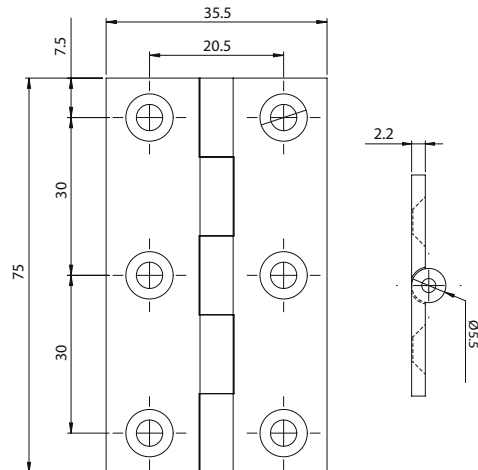

# SELECT

CABINET HINGES

51mm SELECT Cabinet Hinge

51mm  
CFE605X

63.5mm SELECT Cabinet Hinge

63.5mm  
CFE605

75mm SELECT Cabinet Hinge

75mm  
CFE605Y