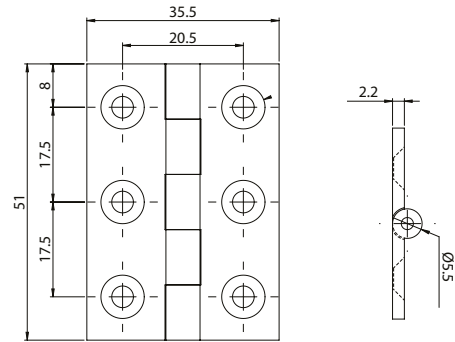

# SELECT

CABINET HINGES

51mm SELECT Cabinet Hinge

51mm  
CFE611X

63.5mm SELECT Cabinet Hinge

63.5mm  
CFE611

75mm SELECT Cabinet Hinge

75mm  
CFE611Y