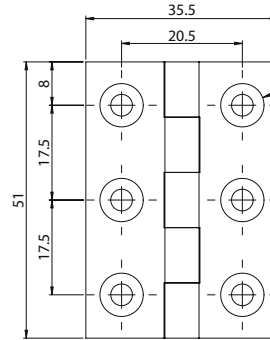

# SELECT

CABINET HINGES

51mm SELECT Cabinet Hinge

51mm

CFE654X

63.5mm SELECT Cabinet Hinge

63.5mm

CFE654