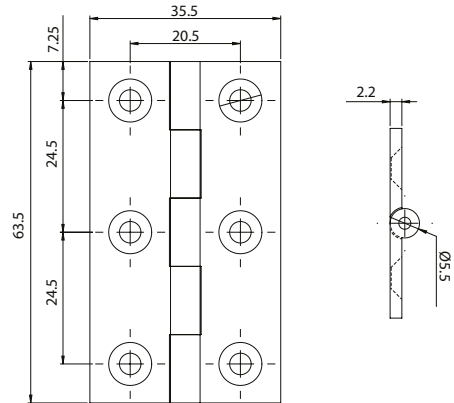

# SELECT

CABINET HINGES

51mm SELECT Cabinet Hinge

51mm

CFE652X

63.5mm SELECT Cabinet Hinge

63.5mm

CFE652