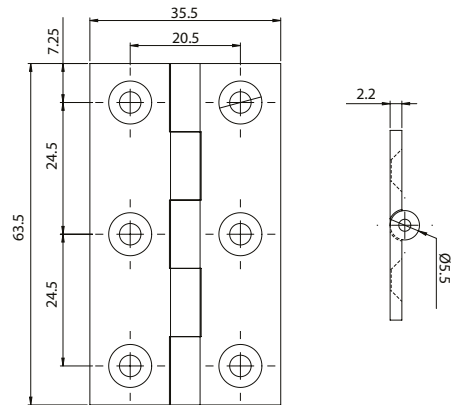

# SELECT

CABINET HINGES

51mm SELECT Cabinet Hinge

51mm  
CFE653X

63.5mm SELECT Cabinet Hinge

63.5mm  
CFE653

75mm SELECT Cabinet Hinge

75mm  
CFE653Y