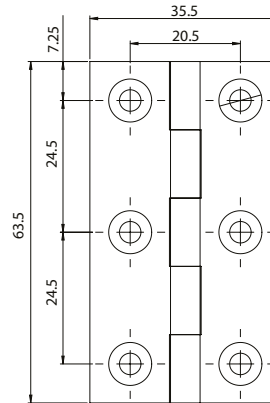

# SELECT

CABINET HINGES

51mm SELECT Cabinet Hinge

51mm

CFE603X

63.5mm SELECT Cabinet Hinge

63.5mm

CFE603