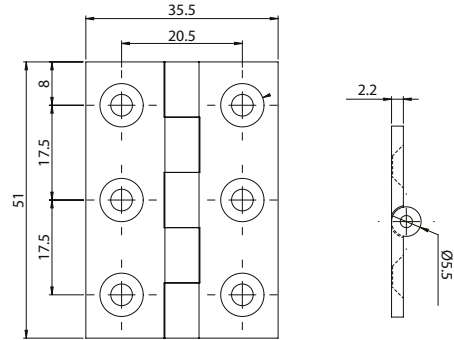

# SELECT

CABINET HINGES

51mm SELECT Cabinet Hinge

51mm

CFE609X

63.5mm SELECT Cabinet Hinge

63.5mm

CFE609