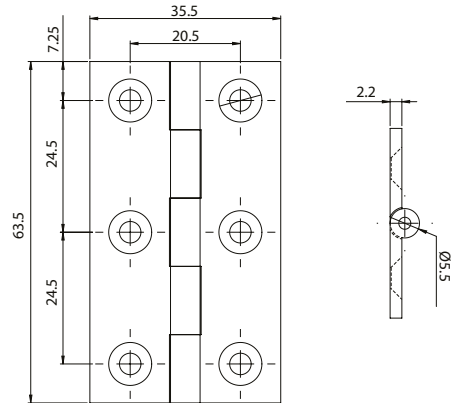

# SELECT

CABINET HINGES

51mm SELECT Cabinet Hinge

51mm

CFE609X

63.5mm SELECT Cabinet Hinge

63.5mm

CFE609