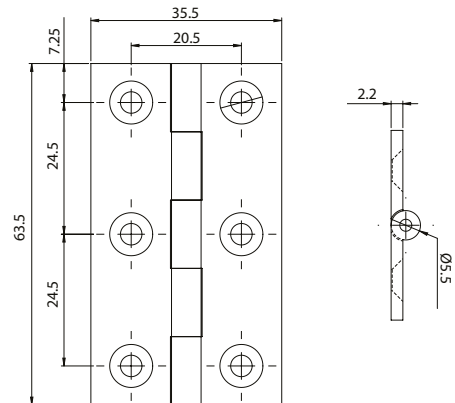

# SELECT

CABINET HINGES

51mm SELECT Cabinet Hinge

51mm  
CFE611X

63.5mm SELECT Cabinet Hinge

63.5mm  
CFE611

75mm SELECT Cabinet Hinge

75mm  
CFE611Y