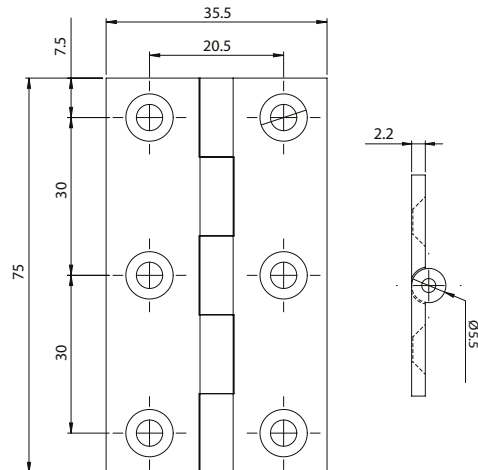

# SELECT

CABINET HINGES

51mm SELECT Cabinet Hinge

51mm  
CFE653X

63.5mm SELECT Cabinet Hinge

63.5mm  
CFE653

75mm SELECT Cabinet Hinge

75mm  
CFE653Y