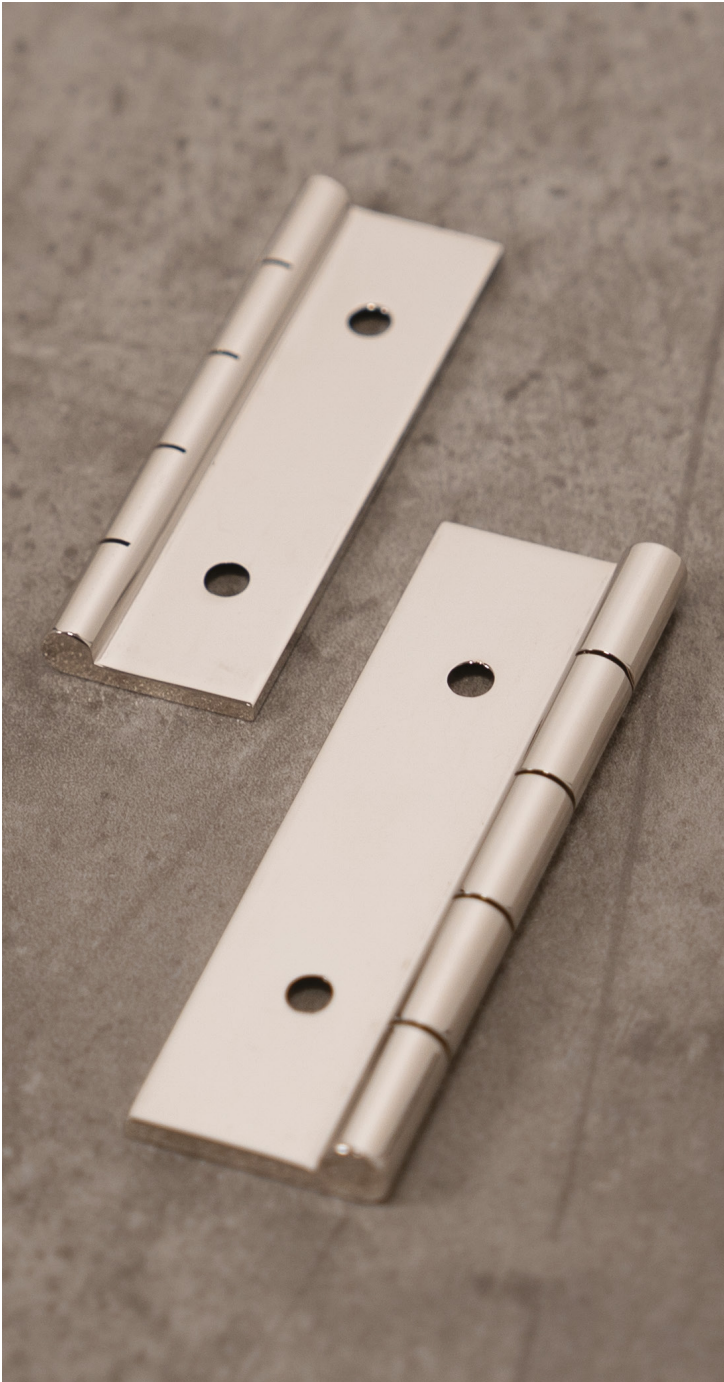

SELECT

DUMMY HINGES

Polished Nickel

Supplied with colour matched screws