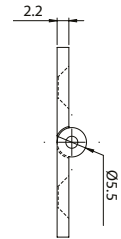

# SELECT

CABINET HINGES

51mm SELECT Cabinet Hinge

51mm

CFE654X

63.5mm SELECT Cabinet Hinge

63.5mm

CFE654