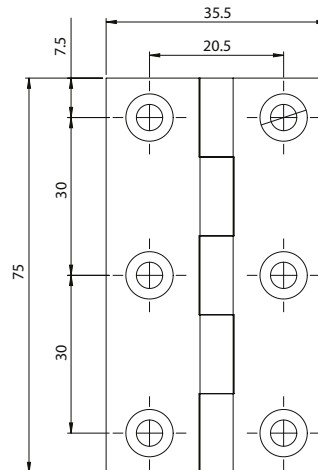

SELECT

CABINET HINGES

51mm

CFE603X

63.5mm

CFE603

75mm

CFE603Y