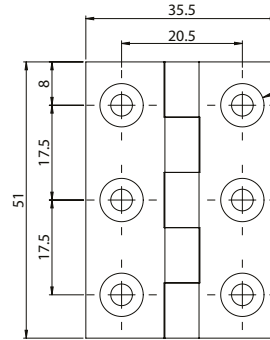

# SELECT

CABINET HINGES

51mm SELECT Cabinet Hinge

51mm

CFE603X

63.5mm SELECT Cabinet Hinge

63.5mm

CFE603