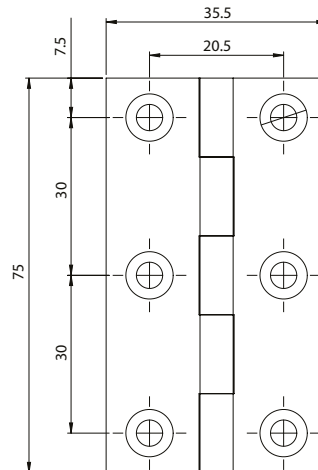

SELECT

CABINET HINGES

51mm
CFE610X

63.5mm
CFE610

75mm
CFE610Y