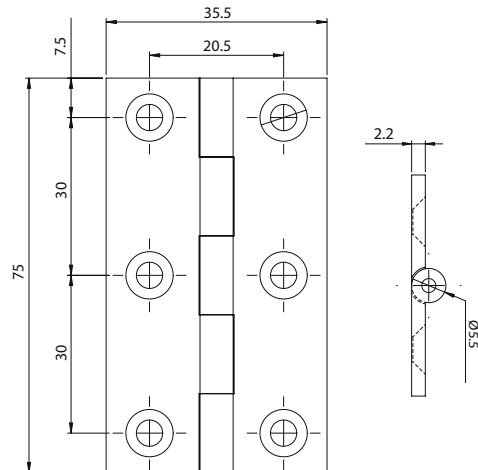

SELECT

CABINET HINGES

51mm

CFE609X

63.5mm

CFE609

75mm

CFE609Y