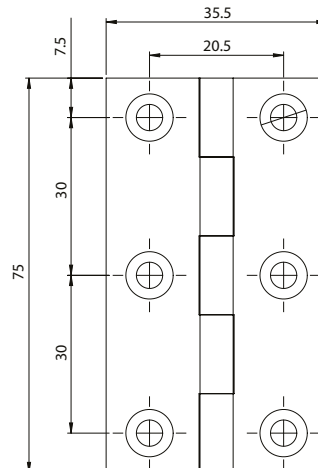

SELECT

CABINET HINGES

51mm

CFE654X

63.5mm

CFE654

75mm

CFE654Y