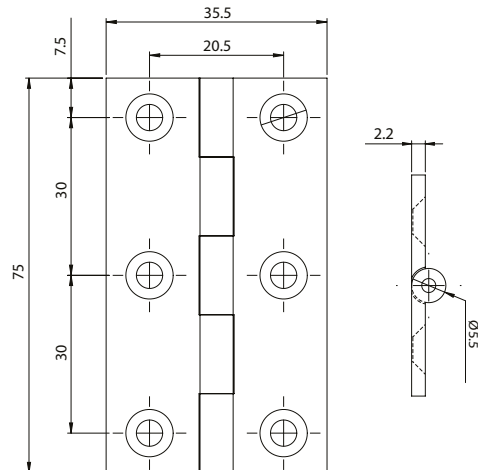

SELECT

CABINET HINGES

51mm

CFE652X

63.5mm

CFE652

75mm

CFE652Y