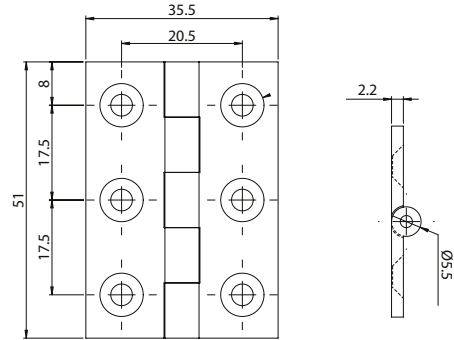

# SELECT

CABINET HINGES

51mm SELECT Cabinet Hinge

51mm  
CFE605X

63.5mm SELECT Cabinet Hinge

63.5mm  
CFE605

75mm SELECT Cabinet Hinge

75mm  
CFE605Y