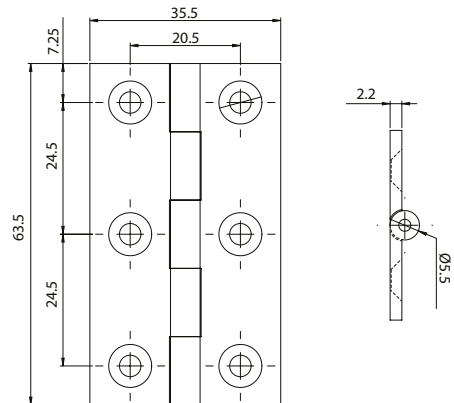

# SELECT

CABINET HINGES

51mm SELECT Cabinet Hinge

51mm

CFE604X

63.5mm SELECT Cabinet Hinge

63.5mm

CFE604