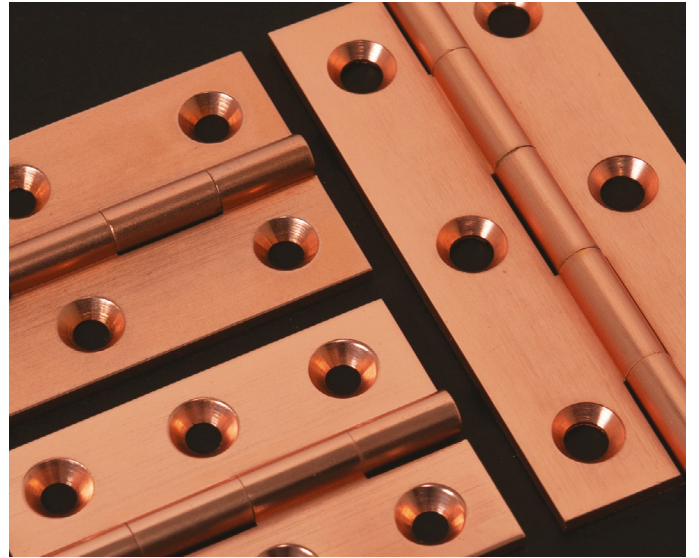

SELECT

CABINET HINGES

Satin Copper

Supplied with colour matched screws