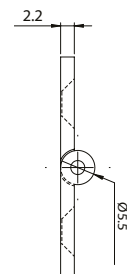

SELECT

CABINET HINGES

51mm
CFE610X

63.5mm
CFE610

75mm
CFE610Y