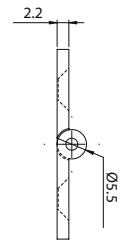

SELECT

CABINET HINGES

51mm
CFE610X

63.5mm
CFE610

75mm
CFE610Y