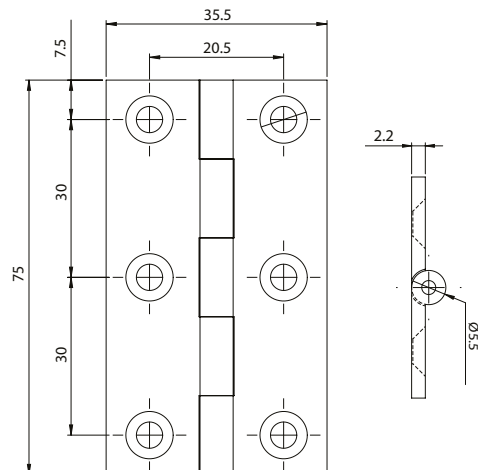

SELECT

CABINET HINGES

51mm

CFE604X

63.5mm

CFE604

75mm

CFE604Y