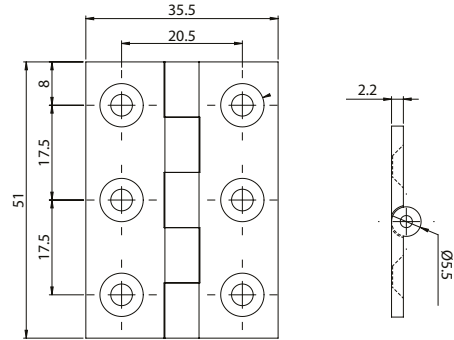

# SELECT

CABINET HINGES

51mm SELECT Cabinet Hinge

51mm  
CFE653X

63.5mm SELECT Cabinet Hinge

63.5mm  
CFE653

75mm SELECT Cabinet Hinge

75mm  
CFE653Y