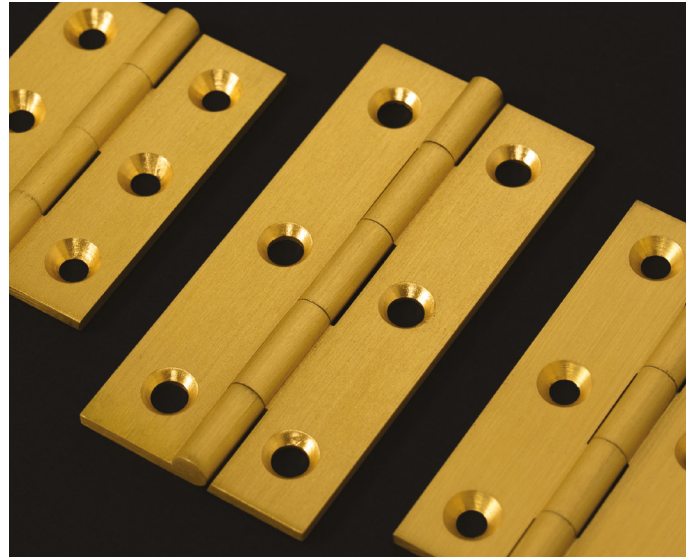

SELECT

CABINET HINGES

Satin Brass

Supplied with colour matched screws