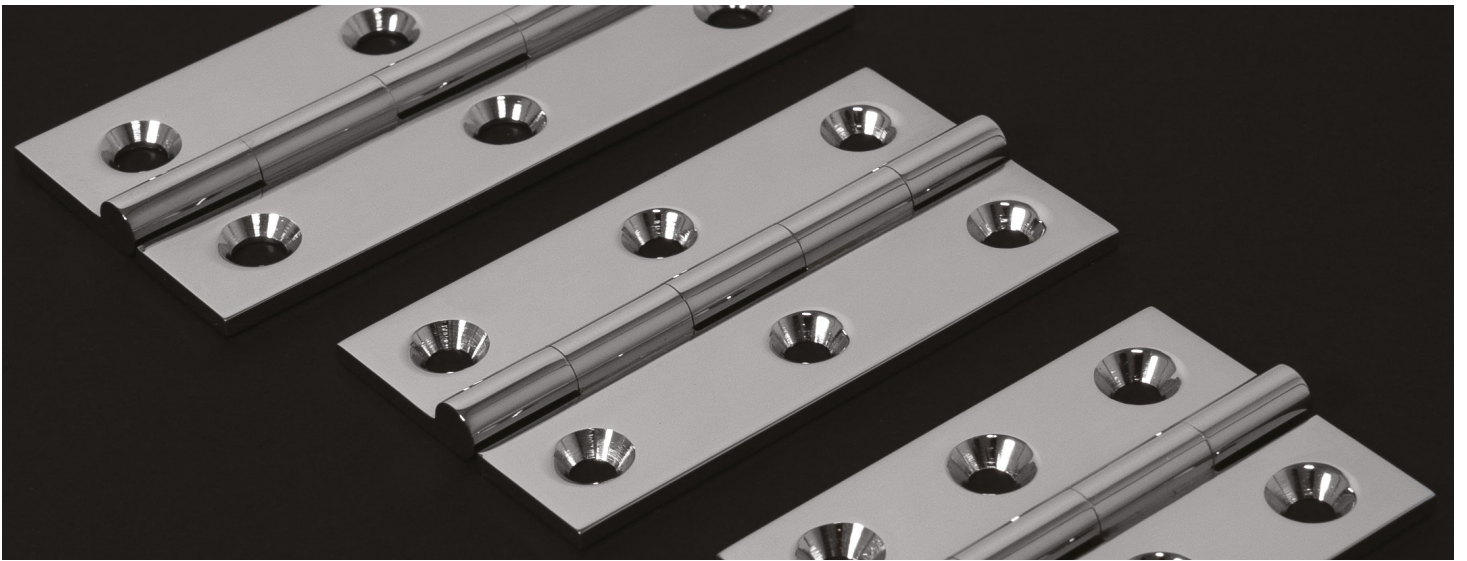

SELECT

CABINET HINGES

Polished Chrome

Supplied with colour matched screws