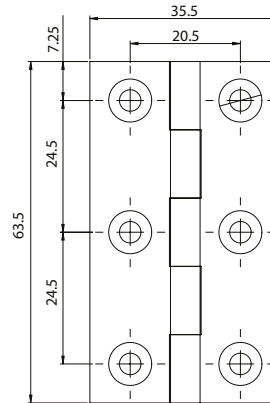

SELECT

CABINET HINGES

51mm
CFE610X

63.5mm
CFE610

75mm
CFE610Y