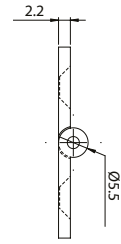

### 51mm SELECT Cabinet Hinge

51mm  
CFE610X